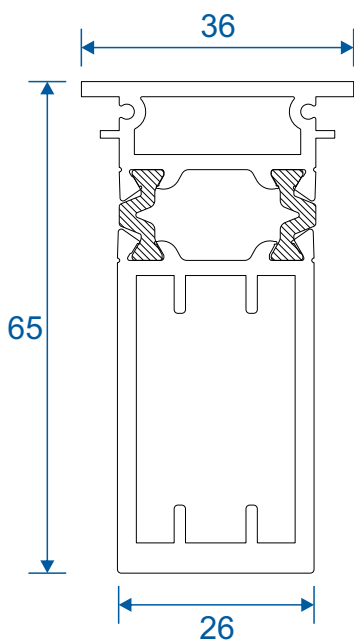

Circular Bay Poles

AW712 - 60mm Circular Pole

AW722 - 70mm Circular Pole

Bay Poles

AW718 - 160° to 180° For 70mm Frame

AW717 - 140° to 160° For 70mm Frame

Bay Poles

AW716 - 120° to 140° For 70mm Frame

AW715 - 100° to 120° For 70mm Frame

Couplers

AW703 - 15mm Coupler For 58mm Frame

AW706 - 26mm Coupler For 58mm Frame

Couplers

AW702 - 15mm Coupler For 70mm Frame

AW705 - 26mm Coupler For 70mm Frame

Couplers

AW710 - Hidden Coupler For 58mm Frame

AW709 - Hidden Coupler For 70mm Frame

Cills

AW570 - 96mm Projection Cill

AW542 - 150mm Projection Cill

Cills

AW544 - 190mm Projection Cill

Using Frame AW604 - Open In

Head, Jambs & Cill

All sizes in millimetres

Meeting Stile

Open In

Open Out

Low Threshold

Open In

Open Out