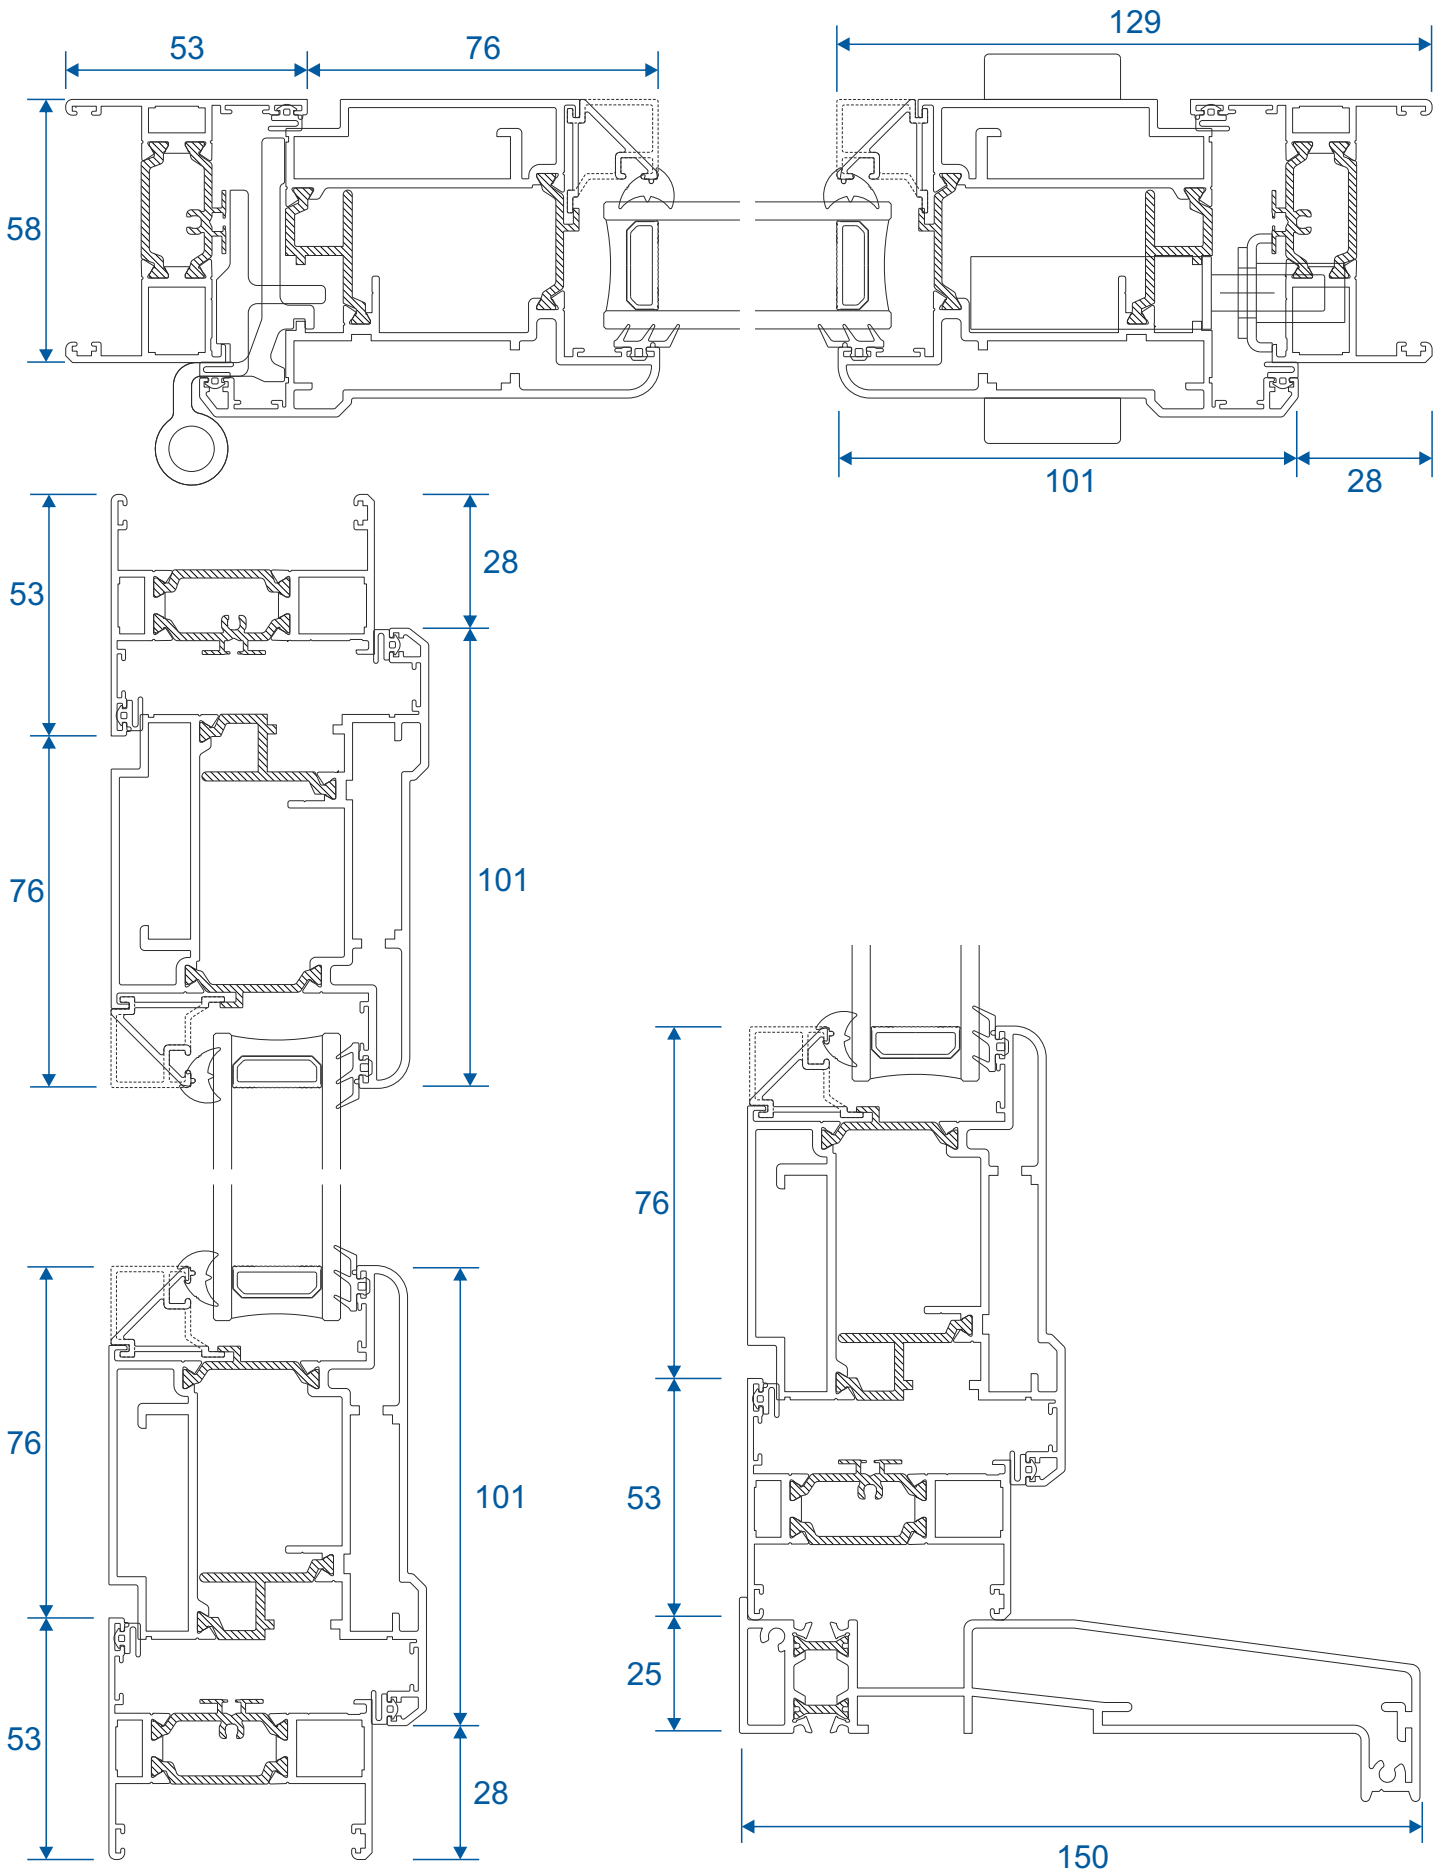

Using Frame AW605 - Open Out

Head, Jambs & Cill