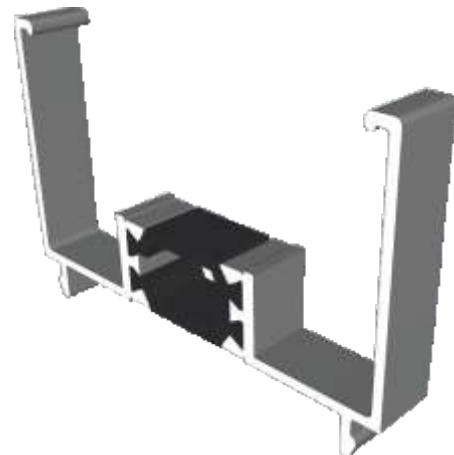

AD309 / AW635 - Large Flat

Extensions

AW725 - 20mm Extension For 58mm Frames

AW724 - 20mm Extension For 70mm Frames

AW728 - 40mm Extension For 70mm Frames

Corner Posts

AW721 - 90 Degree Post For 58mm Frame

AW720 - 90 Degree Post For 70mm Frame

Circular Bay Poles

AW712 - 60mm Circular Pole

AW722 - 70mm Circular Pole

Bay Poles

AW718 - 160° to 180° For 70mm Frame

AW717 - 140° to 160° For 70mm Frame

Bay Poles

AW716 - 120° to 140° For 70mm Frame