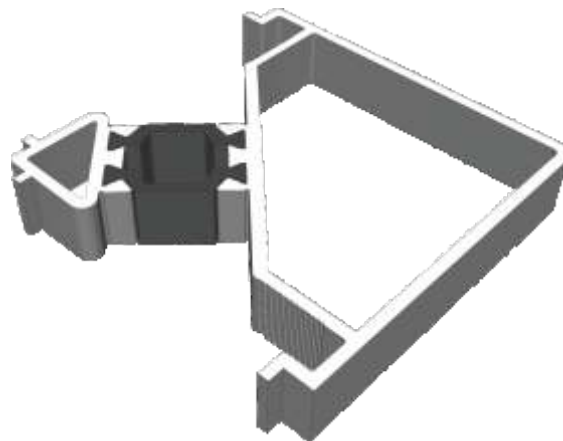

AD309 / AW635 - Large Flat

Extensions

AW725 - 20mm Extension For 58mm Frames

AW724 - 20mm Extension For 70mm Frames

AW728 - 40mm Extension For 70mm Frames

Corner Posts

AW721 - 90 Degree Post For 58mm Frame

AW720 - 90 Degree Post For 70mm Frame