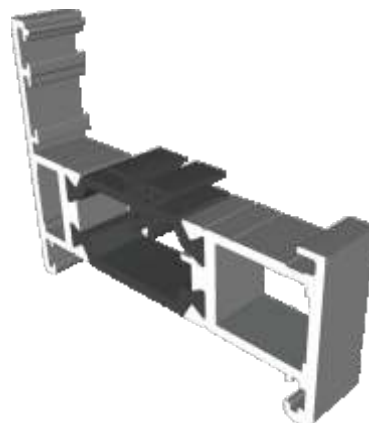

58mm Outer Frames

AW604 - Slim Equal Leg