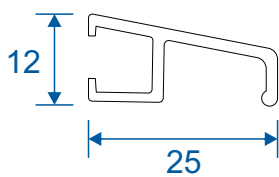

AD300 - Floating Mullion

AW660 - 28mm Bead

AW513 - 28mm Bead

TW118 - Drip Bar

RD13 - Drip Bar

Transoms, Mullions & Midrails

AD306 / AW632 - Slim Flat

AD308 / AW634 - Wide Flat

AD309 / AW635 - Large Flat

Extensions

AW725 - 20mm Extension For 58mm Frames

AW724 - 20mm Extension For 70mm Frames

AW728 - 40mm Extension For 70mm Frames

Corner Posts

AW721 - 90 Degree Post For 58mm Frame

AW720 - 90 Degree Post For 70mm Frame