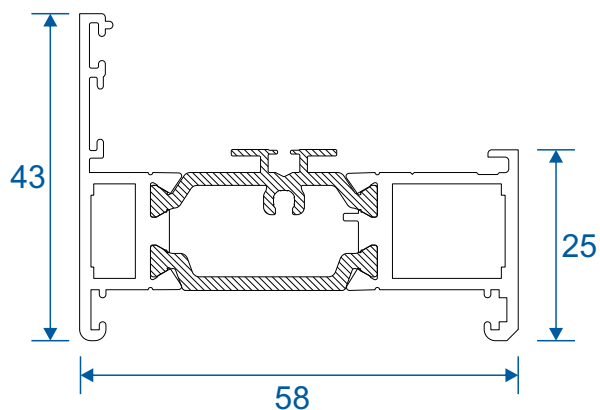

58mm Outer Frames

AW604 - Slim Equal Leg