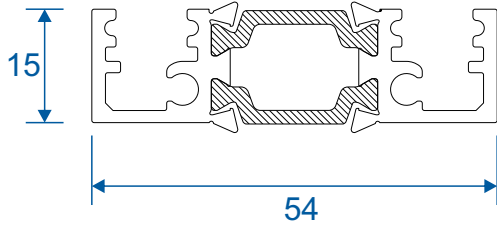

Low Threshold

AD100 - Low Threshold