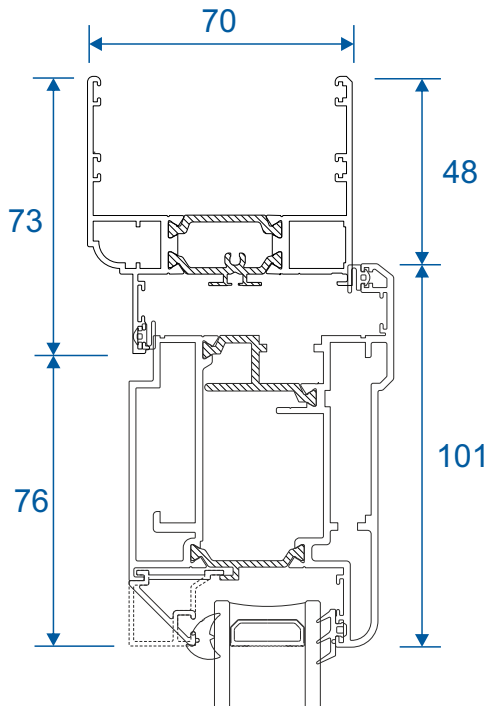

Head, Jambs & Cill

All sizes in millimetres

Meeting Stile

Open In

Open Out

Low Threshold

Open In

Open Out

Using Transoms, Mullions Or Midrails

AD309 / AW635

AD308 / AW634

AD306 / AW632

Deep Head For Vents

Open In - AW608

Open In - AW607

Open In - AW623

Open Out - AW608

Open Out - AW607

Open Out - AW623

Duration Windows
Thames Development
Charfleets Road
Canvey Island
Essex. SS8 0PQ

sales@duration.co.uk
www.duration.co.uk

Head Office 01268 681612
Showroom 01268 695100