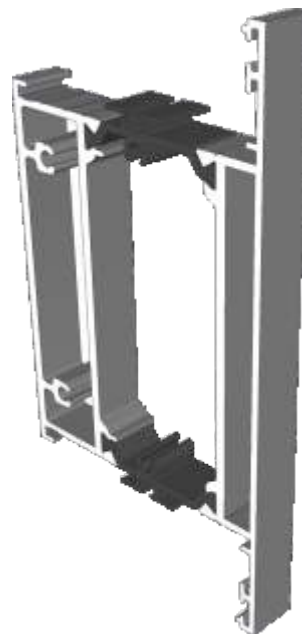

AD300 - Floating Mullion

AW660 - 28mm Bead

AW513 - 28mm Bead

TW118 - Drip Bar

RD13 - Drip Bar

Transoms, Mullions & Midrails

AD306 / AW632 - Slim Flat

AD308 / AW634 - Wide Flat

AD309 / AW635 - Large Flat

Extensions

AW725 - 20mm Extension For 58mm Frames

AW724 - 20mm Extension For 70mm Frames

AW728 - 40mm Extension For 70mm Frames

Corner Posts

AW721 - 90 Degree Post For 58mm Frame

AW720 - 90 Degree Post For 70mm Frame