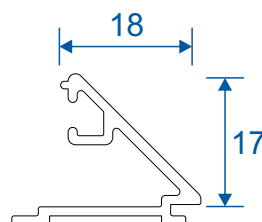

AW513 - 28mm Bead