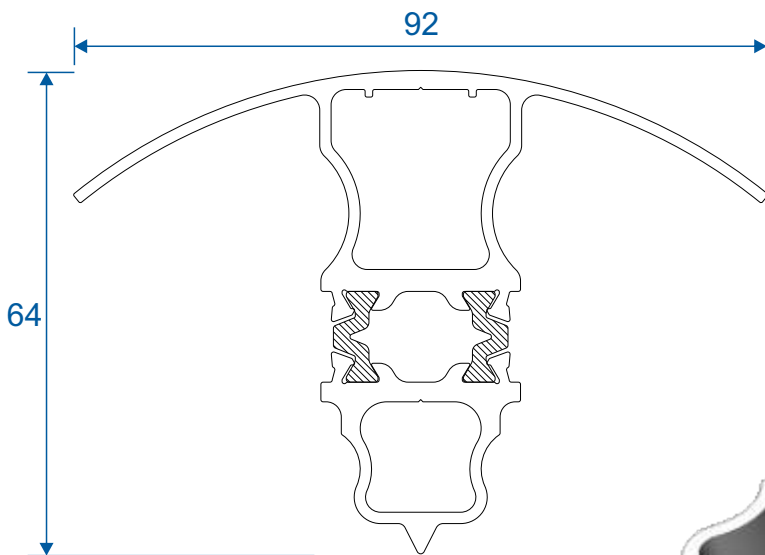

AD309 / AW635 - Large Flat

Extensions

AW725 - 20mm Extension For 58mm Frames

AW724 - 20mm Extension For 70mm Frames

AW728 - 40mm Extension For 70mm Frames

Corner Posts

AW721 - 90 Degree Post For 58mm Frame

AW720 - 90 Degree Post For 70mm Frame

Circular Bay Poles

AW712 - 60mm Circular Pole

AW722 - 70mm Circular Pole

Bay Poles

AW718 - 160° to 180° For 70mm Frame

AW717 - 140° to 160° For 70mm Frame

Bay Poles

AW716 - 120° to 140° For 70mm Frame

AW715 - 100° to 120° For 70mm Frame

Couplers

AW703 - 15mm Coupler For 58mm Frame

AW706 - 26mm Coupler For 58mm Frame

Couplers

AW702 - 15mm Coupler For 70mm Frame

AW705 - 26mm Coupler For 70mm Frame

Couplers