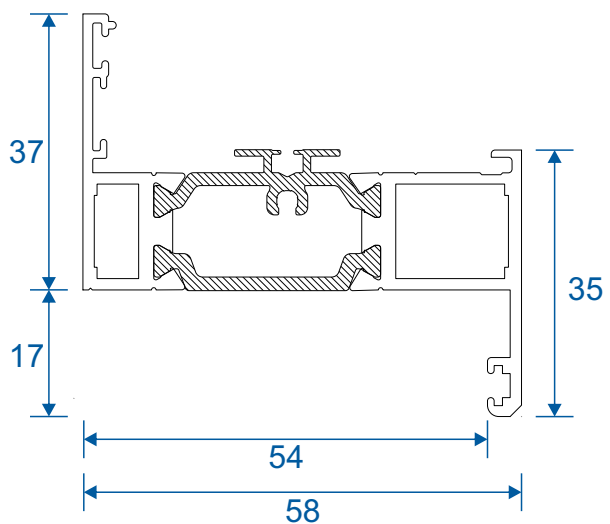

AW622 - Standard Direct Fix

58mm Outer Frames

AW604 - Slim Equal Leg

AW605 - Standard Equal Leg

AW603 - Odd Leg (open out doors only)

Deep Outer Frames

AW608 - Deep Equal Leg

AW607 - Deep Ovolo