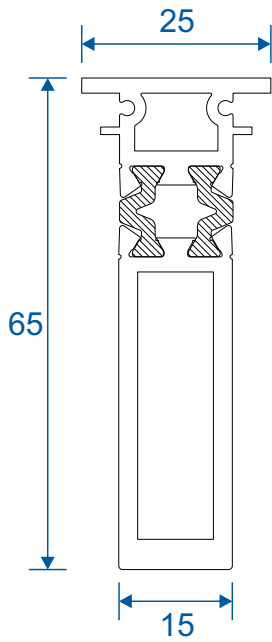

AD309 / AW635 - Large Flat

Extensions

AW725 - 20mm Extension For 58mm Frames

AW724 - 20mm Extension For 70mm Frames

AW728 - 40mm Extension For 70mm Frames

Corner Posts

AW721 - 90 Degree Post For 58mm Frame

AW720 - 90 Degree Post For 70mm Frame

Circular Bay Poles

AW712 - 60mm Circular Pole

AW722 - 70mm Circular Pole

Bay Poles

AW718 - 160° to 180° For 70mm Frame

AW717 - 140° to 160° For 70mm Frame

Bay Poles

AW716 - 120° to 140° For 70mm Frame

AW715 - 100° to 120° For 70mm Frame

Couplers

AW703 - 15mm Coupler For 58mm Frame

AW706 - 26mm Coupler For 58mm Frame

Couplers

AW702 - 15mm Coupler For 70mm Frame

AW705 - 26mm Coupler For 70mm Frame

Couplers

Head, Jambs & Cill

All sizes in millimetres

Meeting Stile

Open In

Open Out

Low Threshold

Open In

Open Out