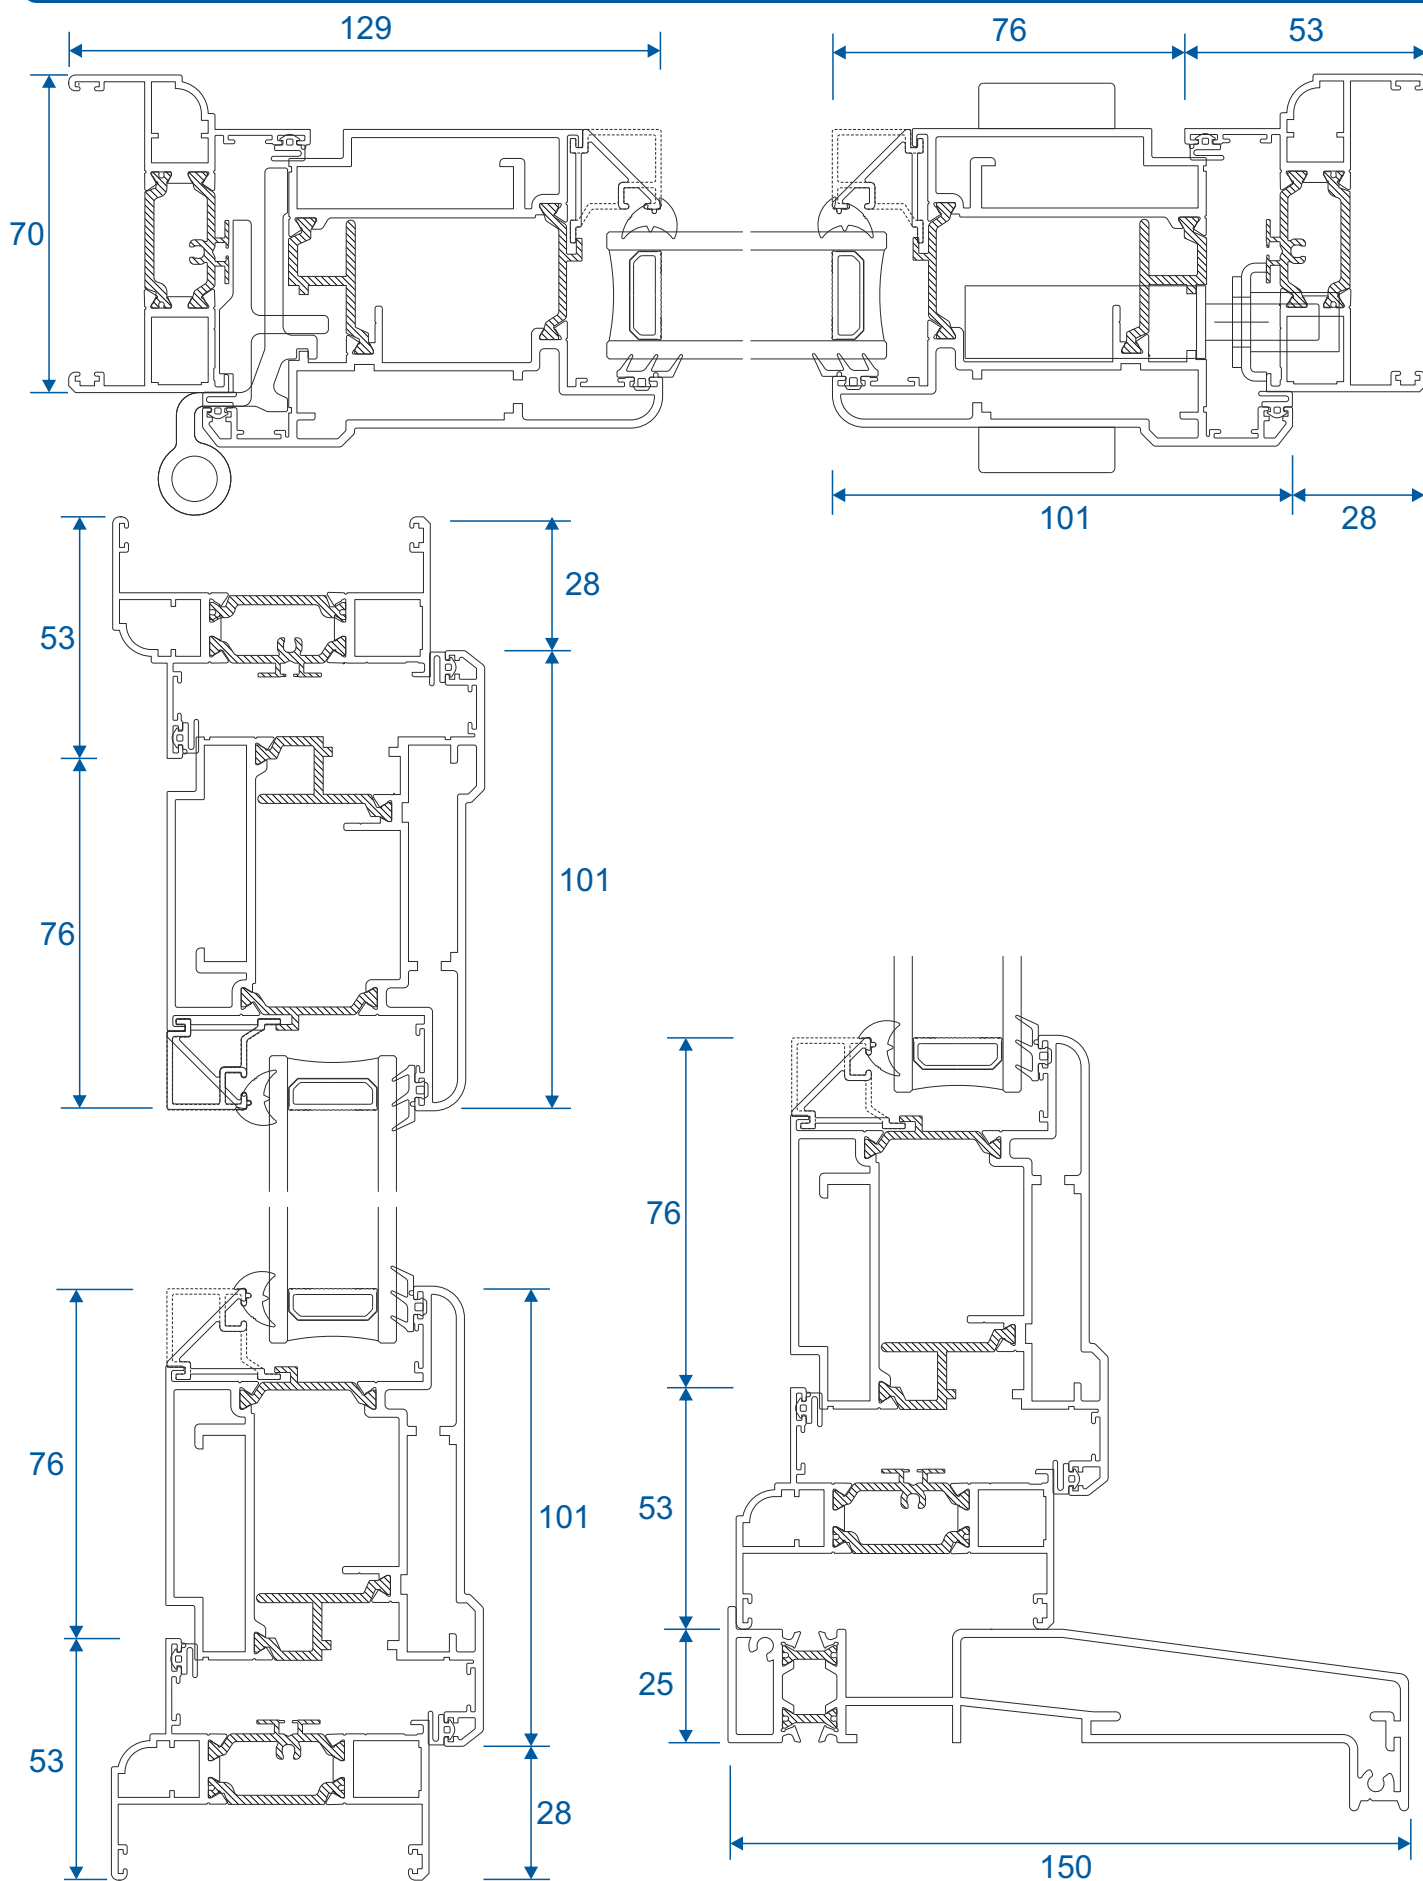

Using Frame AW602 - Open Out

Head, Jambs & Cill