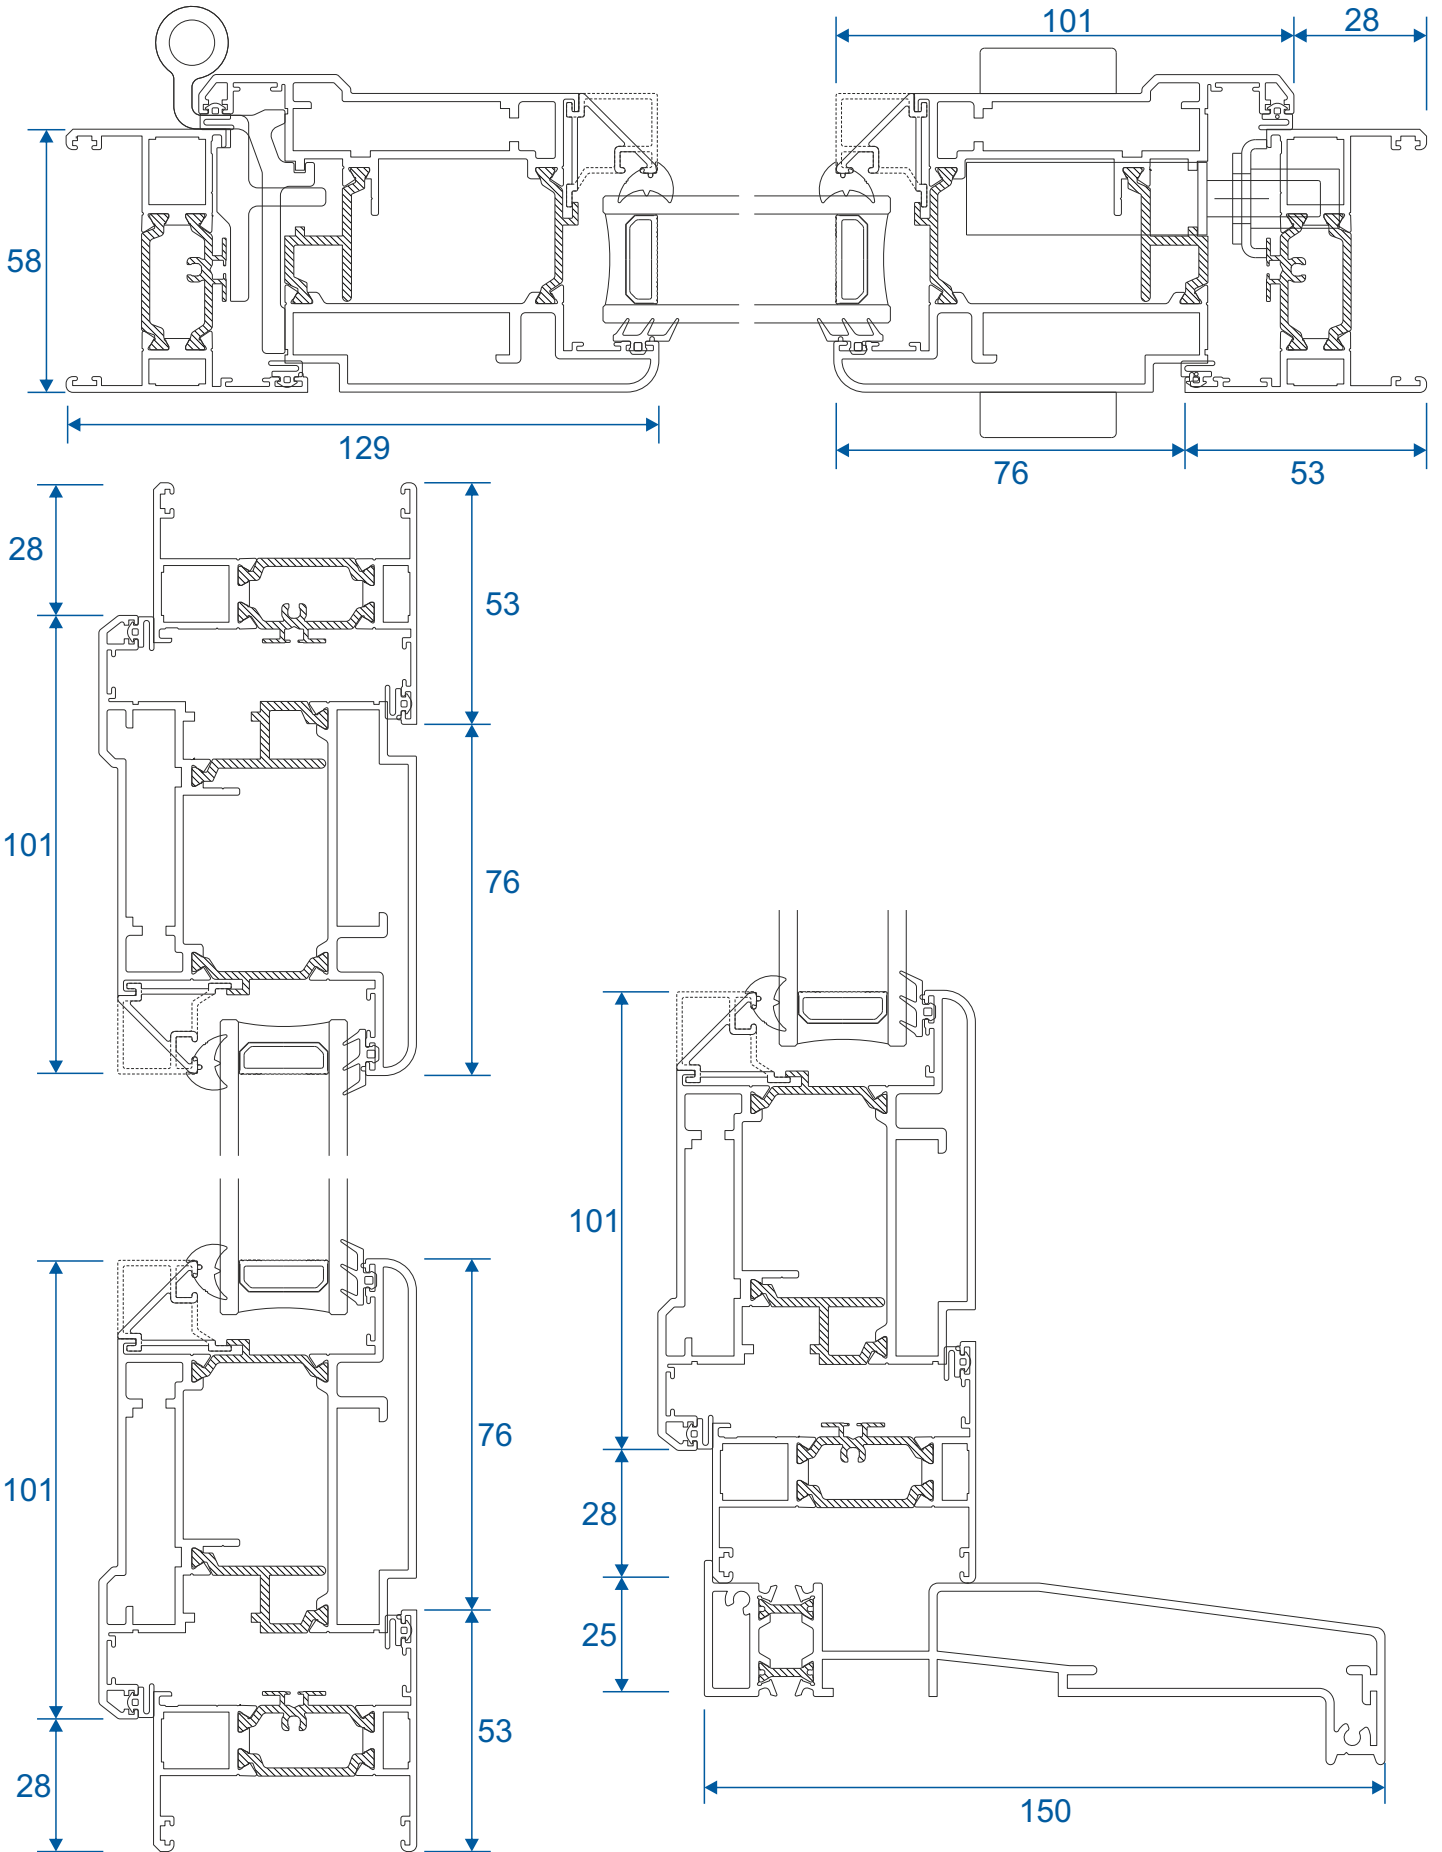

Using Frame AW605 - Open In

Head, Jambs & Cill