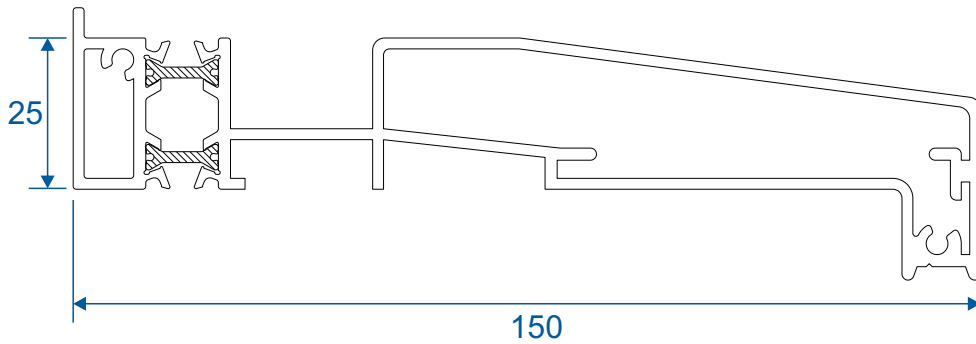

AW715 - 100° to 120° For 70mm Frame

Couplers

AW703 - 15mm Coupler For 58mm Frame

AW706 - 26mm Coupler For 58mm Frame

Couplers

AW702 - 15mm Coupler For 70mm Frame

AW705 - 26mm Coupler For 70mm Frame

Couplers

AW710 - Hidden Coupler For 58mm Frame

AW709 - Hidden Coupler For 70mm Frame

Cills

AW570 - 96mm Projection Cill

AW542 - 150mm Projection Cill

Cills

AW544 - 190mm Projection Cill

Using Frame AW604 - Open In

Head, Jambs & Cill

Using Frame AW604 - Open Out

Head, Jambs & Cill

Using Frame AW605 - Open In

Head, Jambs & Cill

Using Frame AW605 - Open Out

Head, Jambs & Cill

Using Frame AW603 - Open Out Only

Head, Jambs & Cill

All sizes in millimetres

Meeting Stile

Open In

Open Out

Low Threshold

Open In

Open Out