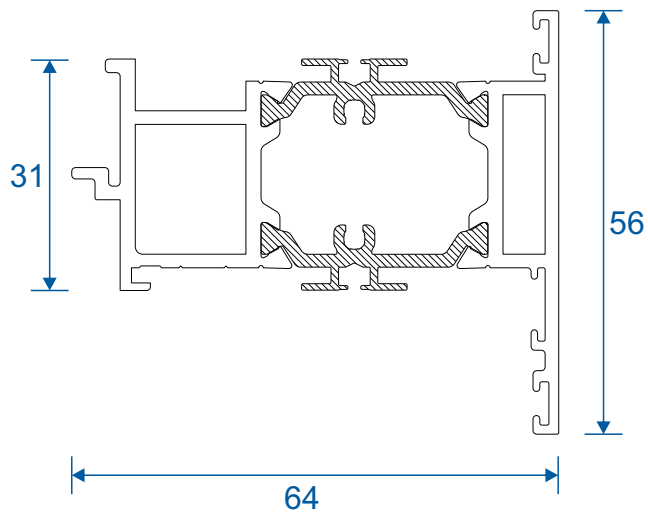

Mullion, Beads & Drips

AD300 - Floating Mullion