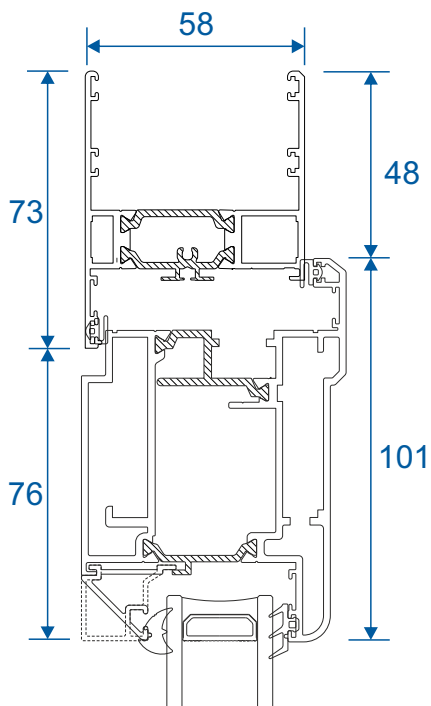

AW710 - Hidden Coupler For 58mm Frame

AW709 - Hidden Coupler For 70mm Frame

Cills

AW570 - 96mm Projection Cill

AW542 - 150mm Projection Cill

Cills

AW544 - 190mm Projection Cill

Using Frame AW604 - Open In

Head, Jambs & Cill

All sizes in millimetres

Meeting Stile

Open In

Open Out

Low Threshold

Open In

Open Out

Using Transoms, Mullions Or Midrails

AD309 / AW635

AD308 / AW634

AD306 / AW632

Deep Head For Vents

Open In - AW608

Open In - AW607

Open In - AW623

Open Out - AW608

Open Out - AW607

Open Out - AW623

Duration Windows
Thames Development
Charfleets Road
Canvey Island
Essex. SS8 0PQ

sales@duration.co.uk
www.duration.co.uk

Head Office 01268 681612
Showroom 01268 695100