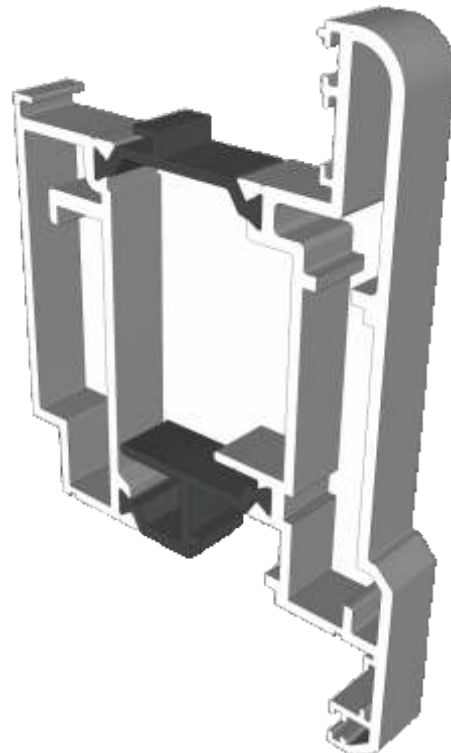

AW623 - Deep Direct Fix

Low Threshold

AD100 - Low Threshold

AD131 - Threshold Adaptor

Door Sashes

AD200 - Open In Sash

AD201 - Open Out Sash

Mullion, Beads & Drips

AD300 - Floating Mullion

AW660 - 28mm Bead

AW513 - 28mm Bead

TW118 - Drip Bar

RD13 - Drip Bar

Transoms, Mullions & Midrails

AD306 / AW632 - Slim Flat

AD308 / AW634 - Wide Flat