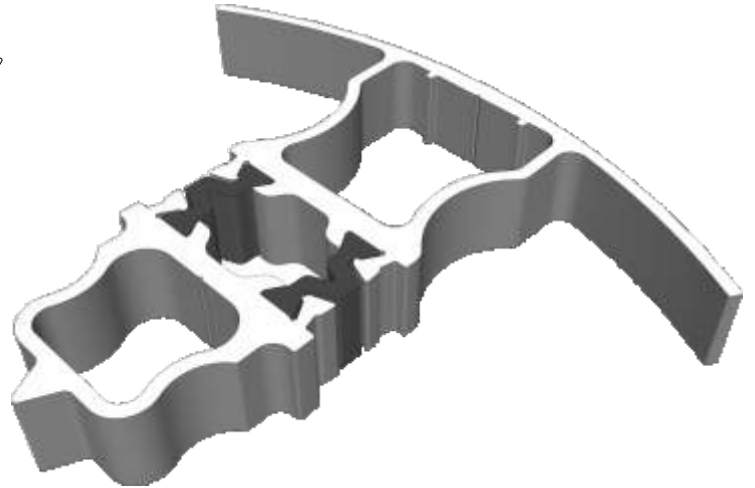

Circular Bay Poles

AW712 - 60mm Circular Pole

AW722 - 70mm Circular Pole

Bay Poles

AW718 - 160° to 180° For 70mm Frame

AW717 - 140° to 160° For 70mm Frame

Bay Poles

AW716 - 120° to 140° For 70mm Frame