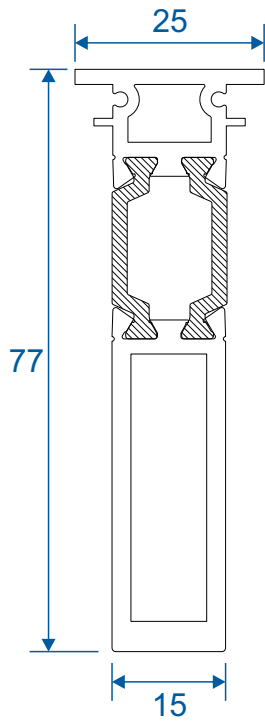

Circular Bay Poles

AW712 - 60mm Circular Pole

AW722 - 70mm Circular Pole

Bay Poles

AW718 - 160° to 180° For 70mm Frame

AW717 - 140° to 160° For 70mm Frame

Bay Poles

AW716 - 120° to 140° For 70mm Frame

AW715 - 100° to 120° For 70mm Frame

Couplers

AW703 - 15mm Coupler For 58mm Frame

AW706 - 26mm Coupler For 58mm Frame

Couplers

AW702 - 15mm Coupler For 70mm Frame

AW705 - 26mm Coupler For 70mm Frame

Couplers

AW710 - Hidden Coupler For 58mm Frame

AW709 - Hidden Coupler For 70mm Frame

Cills

AW570 - 96mm Projection Cill

AW542 - 150mm Projection Cill

Cills

AW544 - 190mm Projection Cill

Using Frame AW604 - Open In

Head, Jambs & Cill

All sizes in millimetres

Meeting Stile

Open In

Open Out

Low Threshold

Open In

Open Out