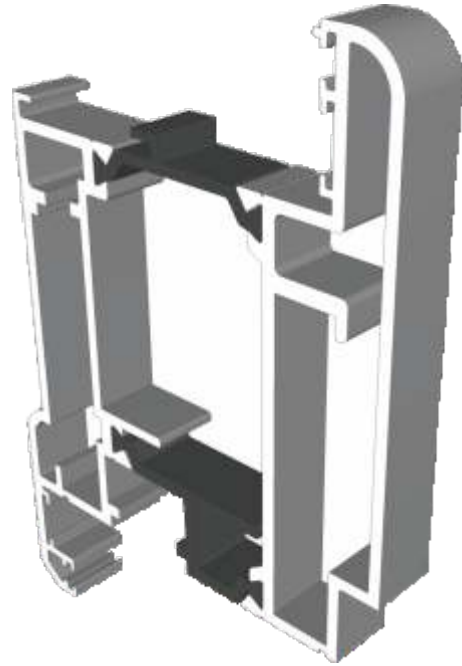

AW623 - Deep Direct Fix

Low Threshold

AD100 - Low Threshold

AD131 - Threshold Adaptor

Door Sashes

AD200 - Open In Sash

AD201 - Open Out Sash

Mullion, Beads & Drips