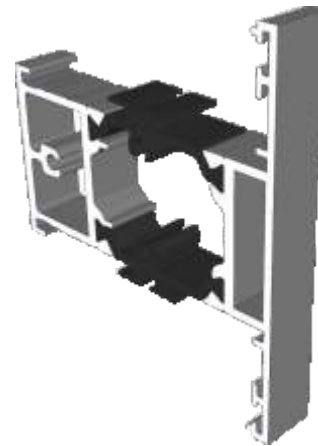

AD300 - Floating Mullion

AW660 - 28mm Bead

AW513 - 28mm Bead

TW118 - Drip Bar

RD13 - Drip Bar

Transoms, Mullions & Midrails

AD306 / AW632 - Slim Flat

AD308 / AW634 - Wide Flat

AD309 / AW635 - Large Flat

Extensions

AW725 - 20mm Extension For 58mm Frames

AW724 - 20mm Extension For 70mm Frames

AW728 - 40mm Extension For 70mm Frames

Corner Posts

AW721 - 90 Degree Post For 58mm Frame

AW720 - 90 Degree Post For 70mm Frame