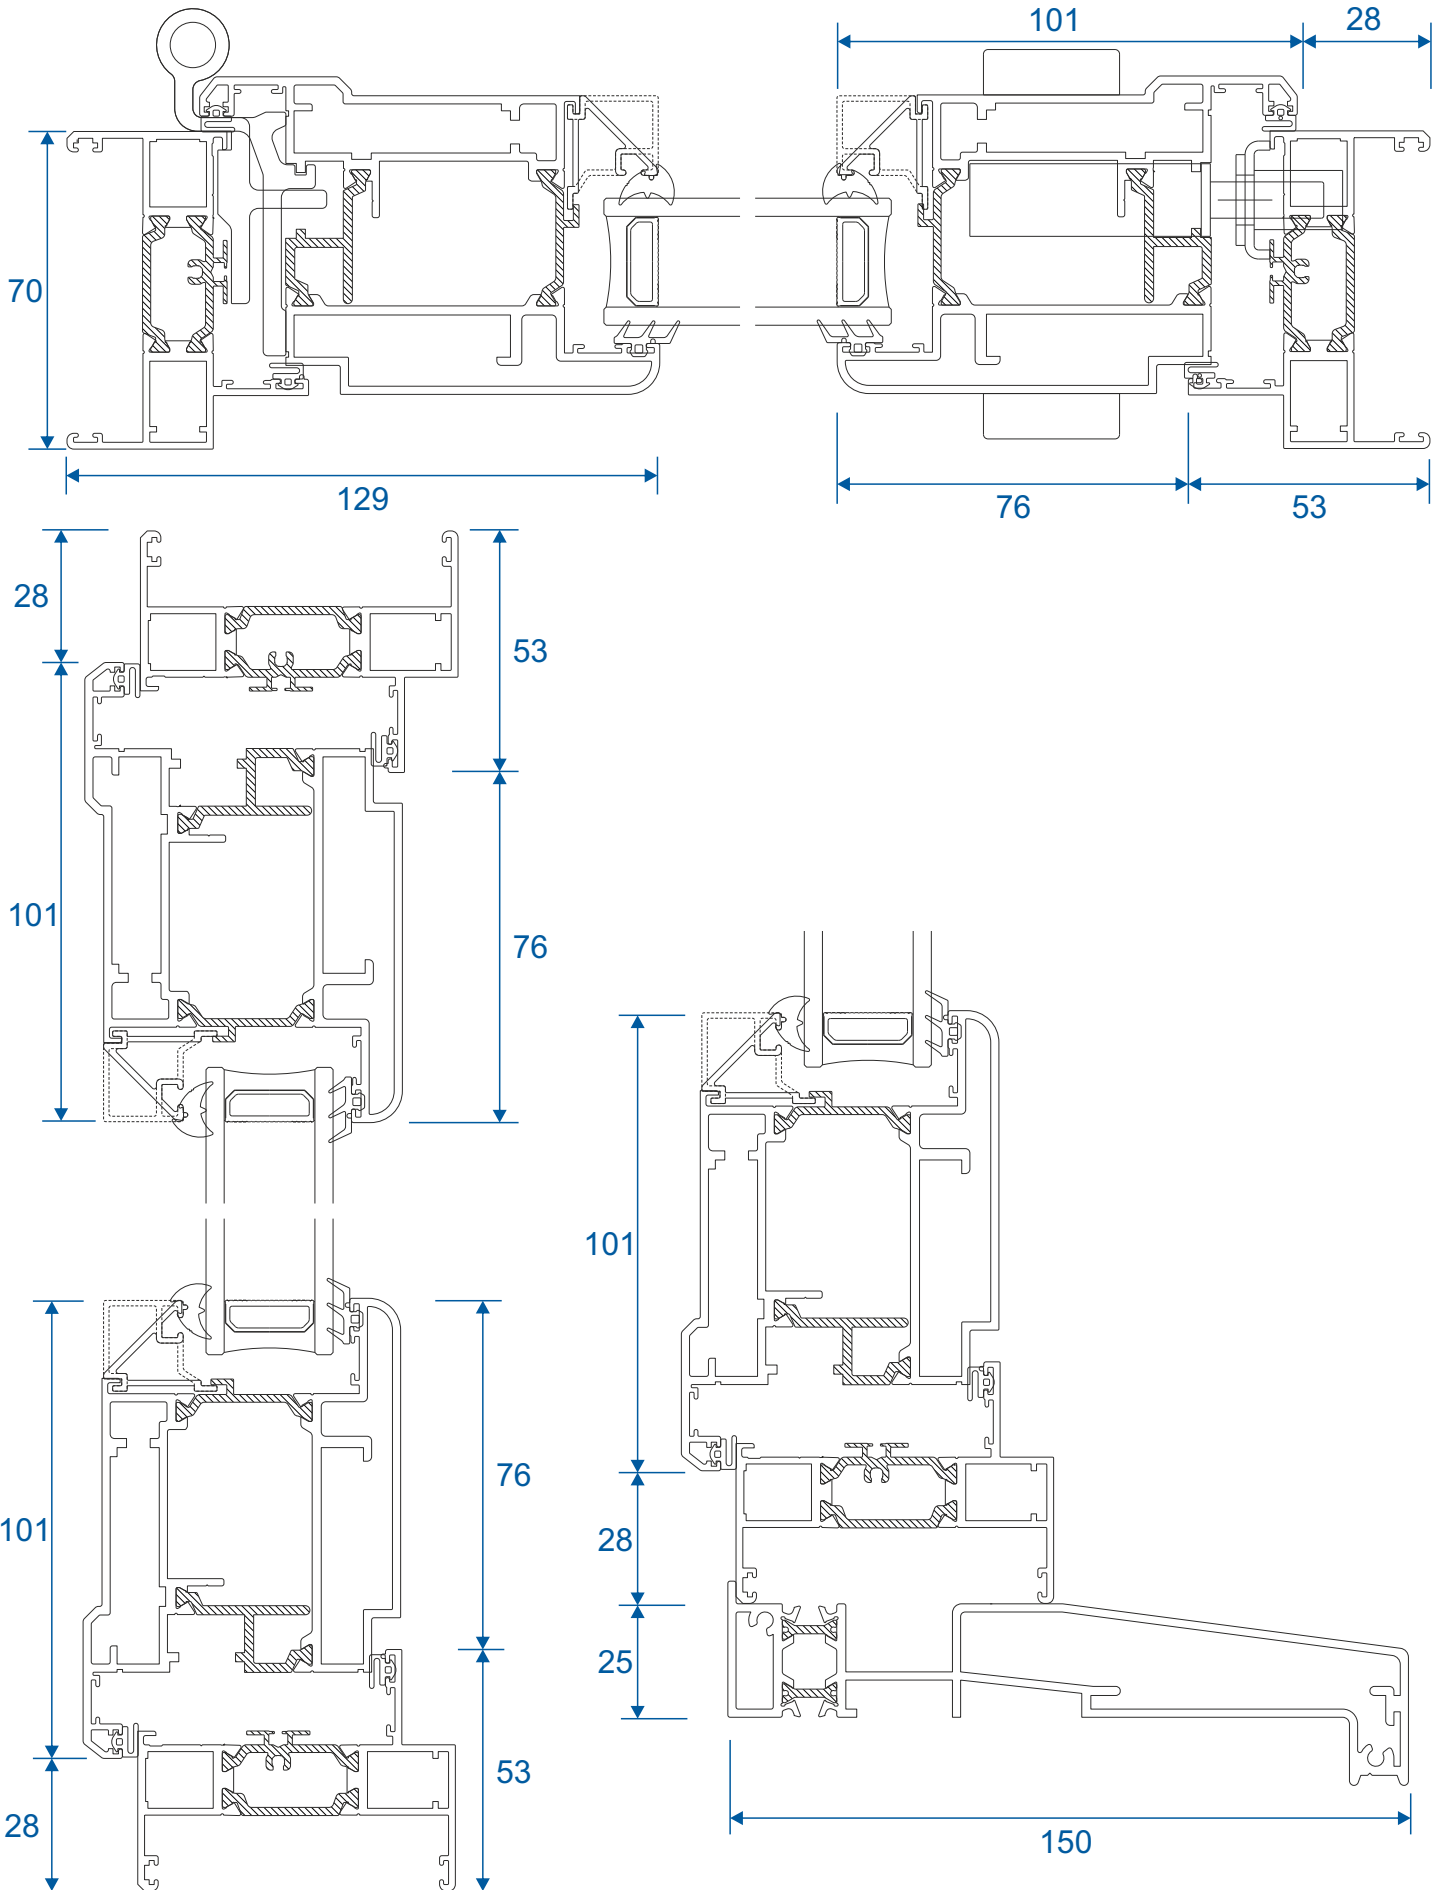

Using Frame AW622 - Open In

Head, Jambs & Cill