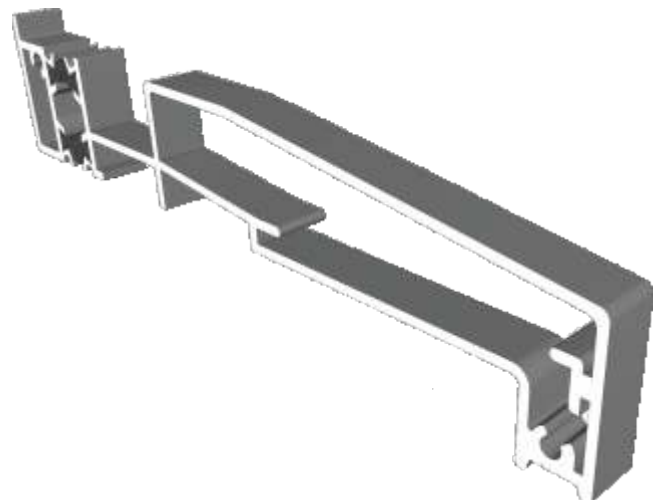

AW710 - Hidden Coupler For 58mm Frame

AW709 - Hidden Coupler For 70mm Frame

Cills

AW570 - 96mm Projection Cill

AW542 - 150mm Projection Cill

Cills

AW544 - 190mm Projection Cill

Using Frame AW604 - Open In