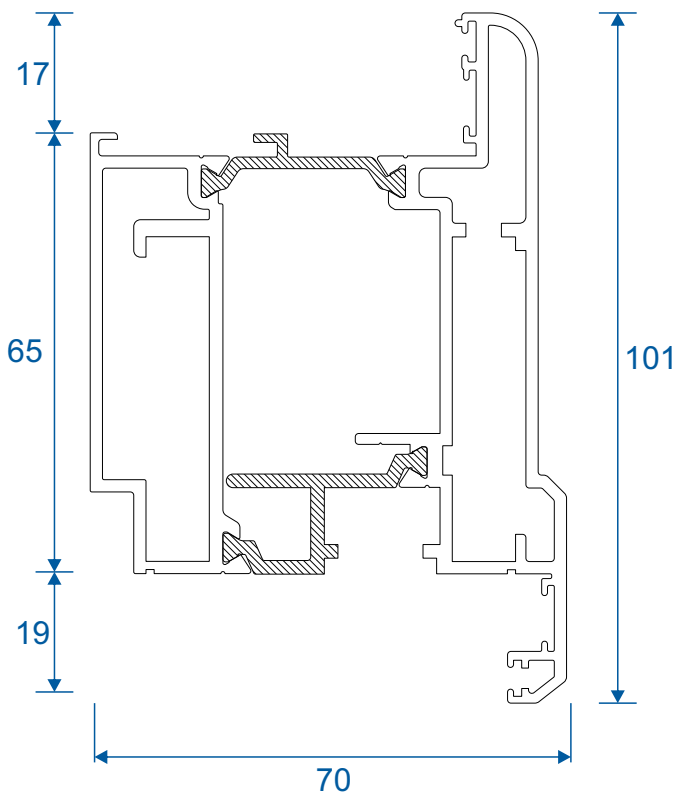

AD201 - Open Out Sash