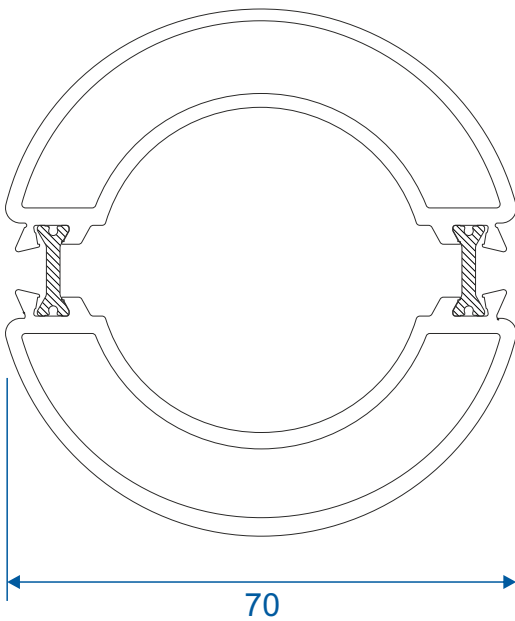

AD309 / AW635 - Large Flat

Extensions

AW725 - 20mm Extension For 58mm Frames

AW724 - 20mm Extension For 70mm Frames

AW728 - 40mm Extension For 70mm Frames

Corner Posts

AW721 - 90 Degree Post For 58mm Frame

AW720 - 90 Degree Post For 70mm Frame

Circular Bay Poles

AW712 - 60mm Circular Pole

AW722 - 70mm Circular Pole

Bay Poles

AW718 - 160° to 180° For 70mm Frame

AW717 - 140° to 160° For 70mm Frame

Bay Poles

AW716 - 120° to 140° For 70mm Frame