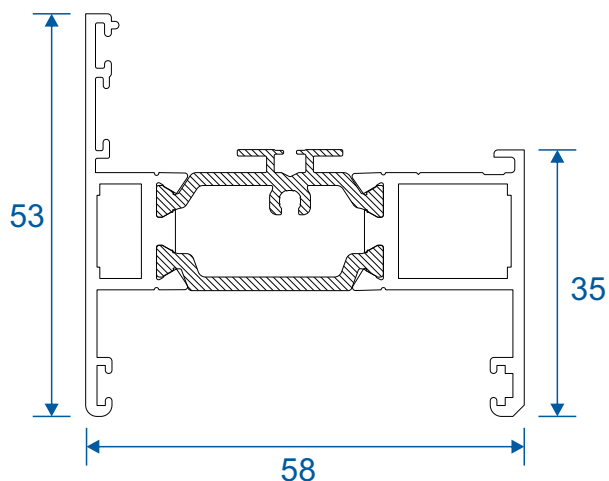

AW622 - Standard Direct Fix

58mm Outer Frames

AW604 - Slim Equal Leg

AW605 - Standard Equal Leg

AW603 - Odd Leg (open out doors only)

Deep Outer Frames

AW608 - Deep Equal Leg

AW607 - Deep Ovolo