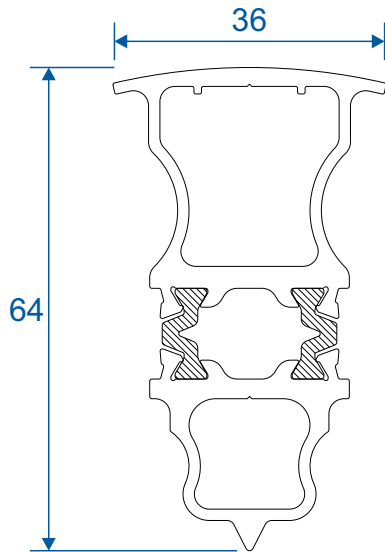

AD309 / AW635 - Large Flat

Extensions

AW725 - 20mm Extension For 58mm Frames

AW724 - 20mm Extension For 70mm Frames

AW728 - 40mm Extension For 70mm Frames

Corner Posts

AW721 - 90 Degree Post For 58mm Frame

AW720 - 90 Degree Post For 70mm Frame

Circular Bay Poles

AW712 - 60mm Circular Pole

AW722 - 70mm Circular Pole

Bay Poles

AW718 - 160° to 180° For 70mm Frame

AW717 - 140° to 160° For 70mm Frame

Bay Poles

AW716 - 120° to 140° For 70mm Frame

AW715 - 100° to 120° For 70mm Frame

Couplers

AW703 - 15mm Coupler For 58mm Frame

AW706 - 26mm Coupler For 58mm Frame

Couplers

AW702 - 15mm Coupler For 70mm Frame

AW705 - 26mm Coupler For 70mm Frame

Couplers

Head, Jambs & Cill

All sizes in millimetres

Meeting Stile

Open In

Open Out

Low Threshold

Open In

Open Out