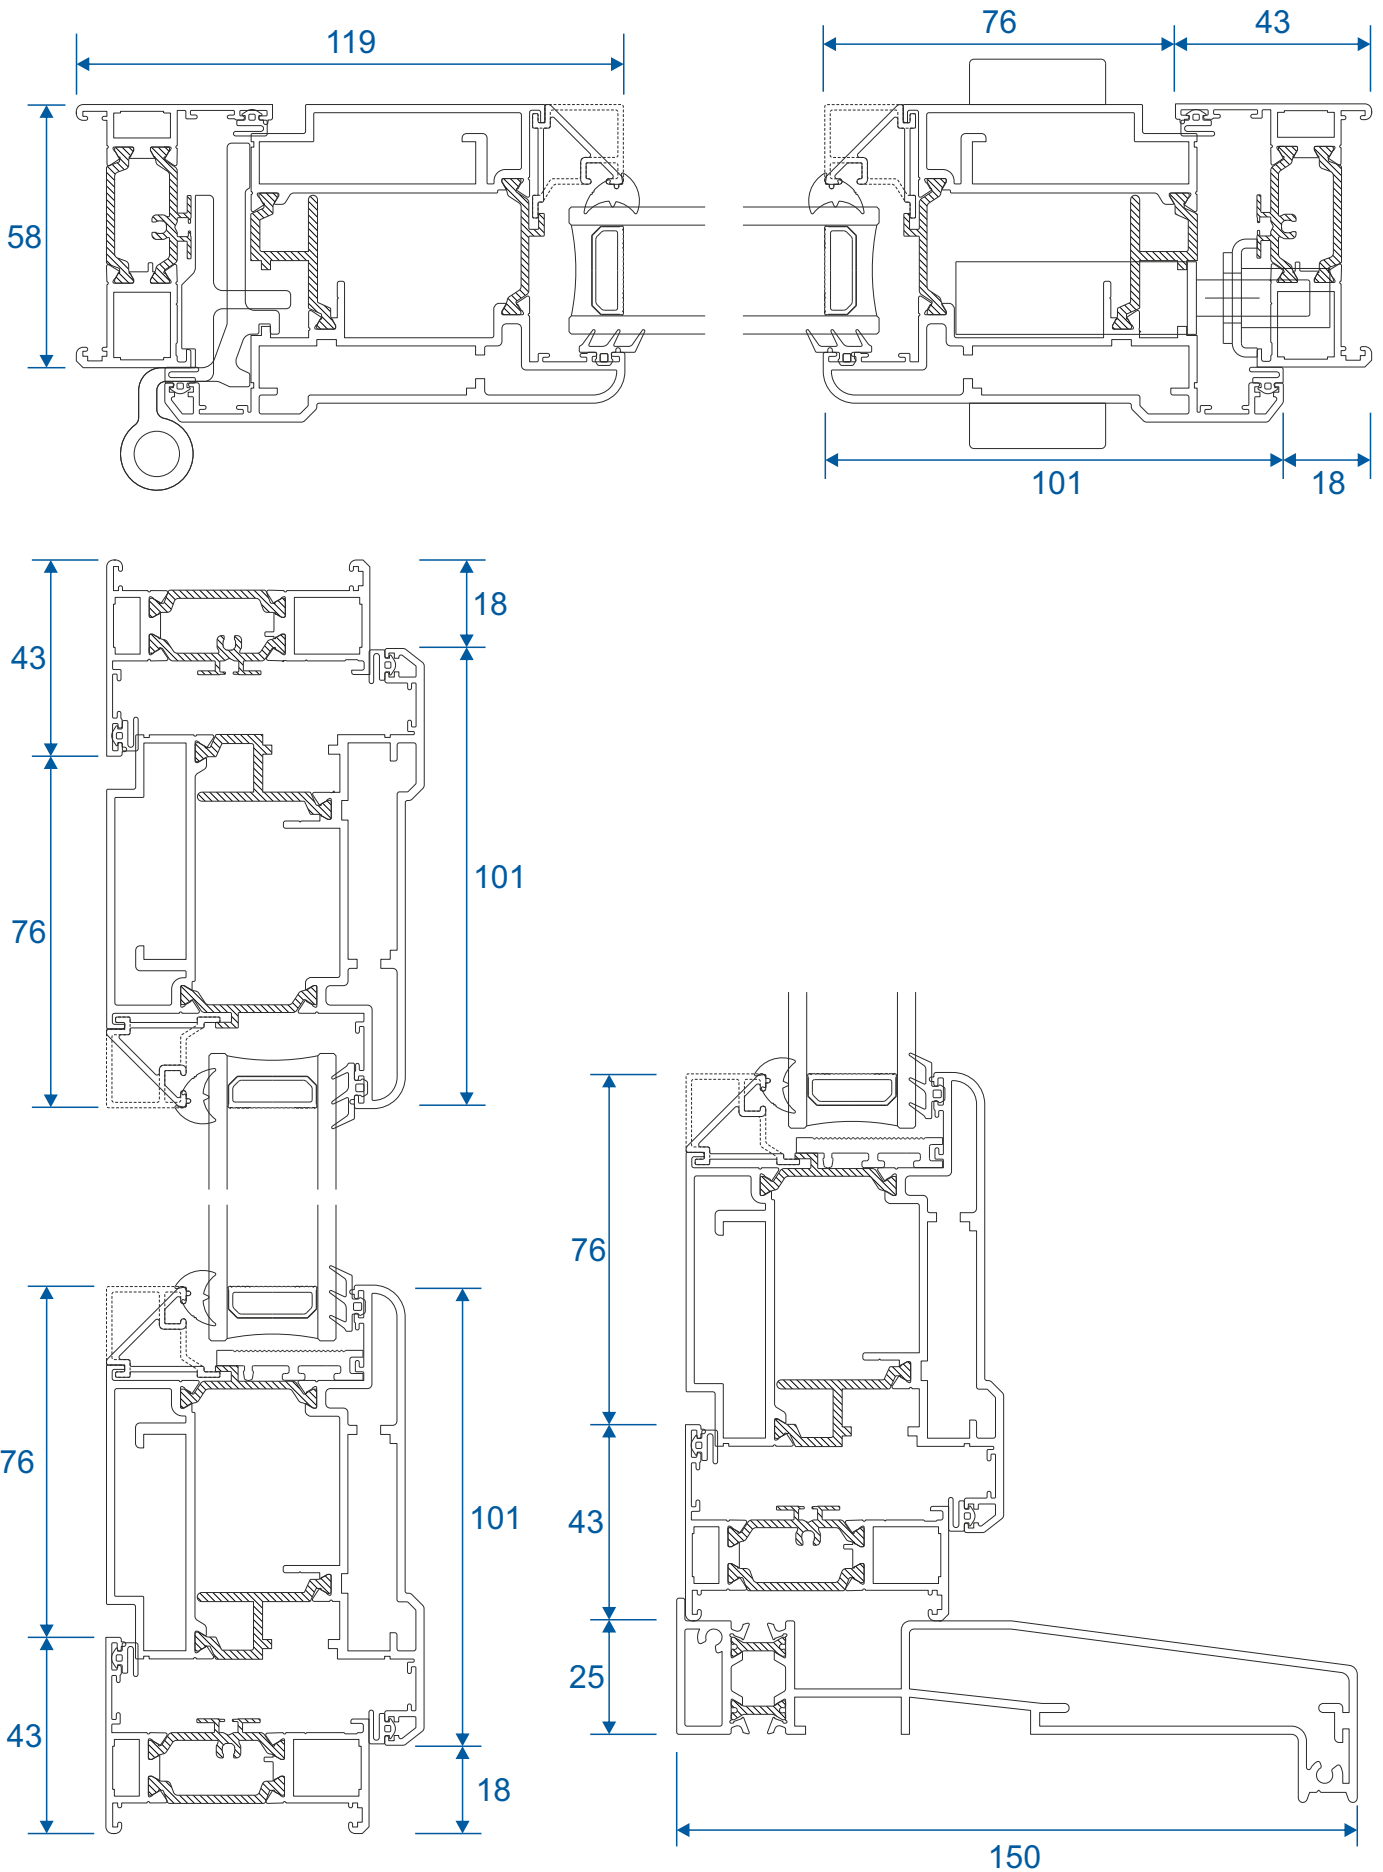

Using Frame AW604 - Open Out

Head, Jambs & Cill