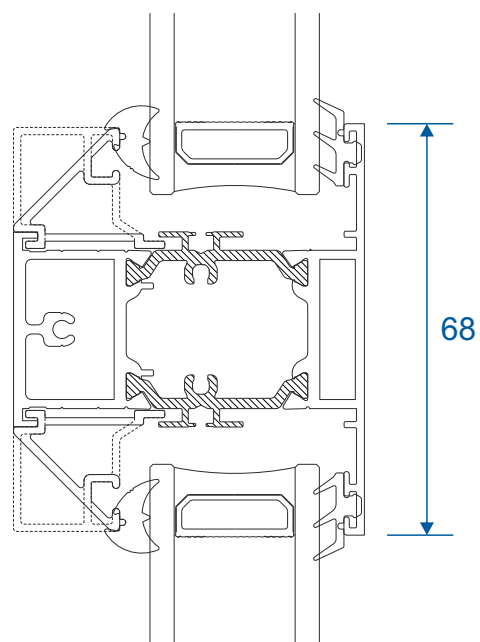

AD308 / AW634