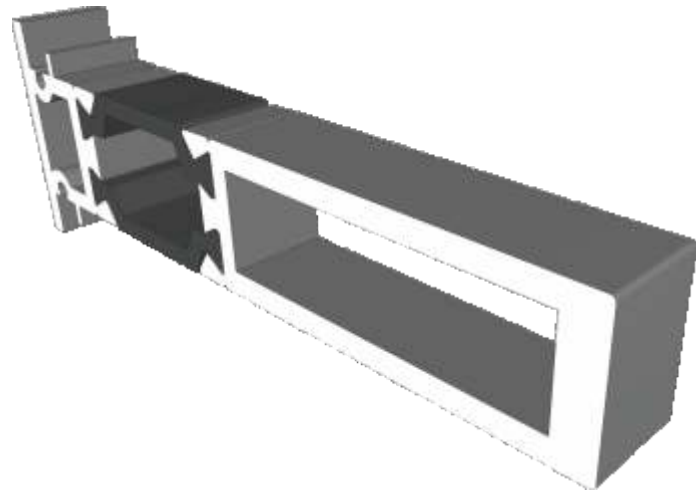

AW715 - 100° to 120° For 70mm Frame

Couplers

AW703 - 15mm Coupler For 58mm Frame

AW706 - 26mm Coupler For 58mm Frame

Couplers

AW702 - 15mm Coupler For 70mm Frame

AW705 - 26mm Coupler For 70mm Frame

Couplers