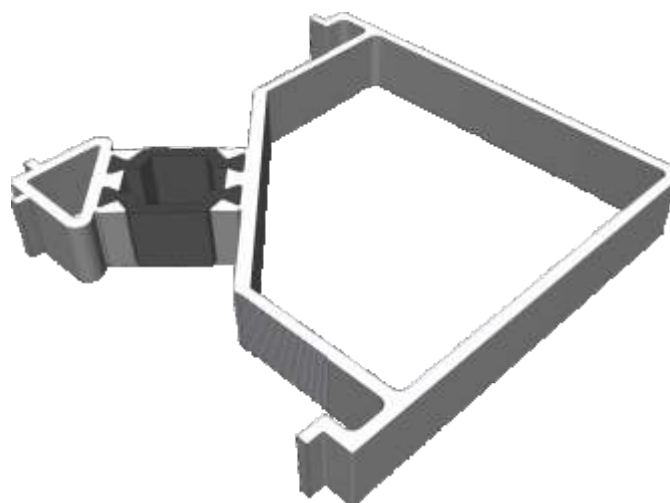

AD309 / AW635 - Large Flat

Extensions

AW725 - 20mm Extension For 58mm Frames

AW724 - 20mm Extension For 70mm Frames

AW728 - 40mm Extension For 70mm Frames

Corner Posts

AW721 - 90 Degree Post For 58mm Frame

AW720 - 90 Degree Post For 70mm Frame