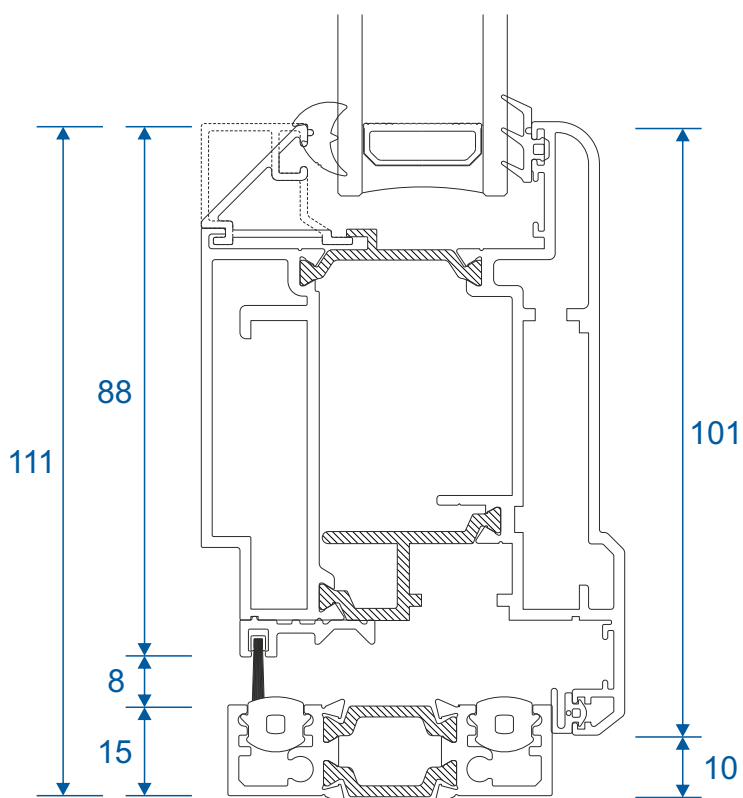

Head, Jambs & Cill

All sizes in millimetres

Meeting Stile

Open In

Open Out

Low Threshold

Open In

Open Out