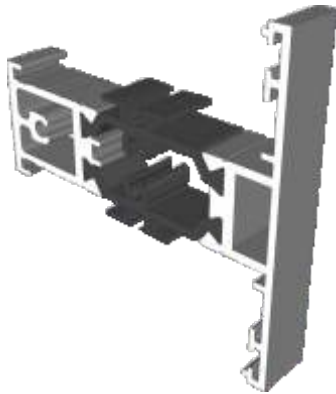

AD300 - Floating Mullion

AW660 - 28mm Bead

AW513 - 28mm Bead

TW118 - Drip Bar

RD13 - Drip Bar

Transoms, Mullions & Midrails

AD306 / AW632 - Slim Flat

AD308 / AW634 - Wide Flat

AD309 / AW635 - Large Flat

Extensions

AW725 - 20mm Extension For 58mm Frames

AW724 - 20mm Extension For 70mm Frames

AW728 - 40mm Extension For 70mm Frames

Corner Posts

AW721 - 90 Degree Post For 58mm Frame

AW720 - 90 Degree Post For 70mm Frame