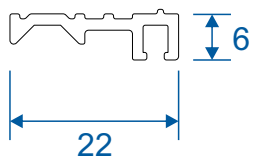

AW623 - Deep Direct Fix

Low Threshold

AD100 - Low Threshold

AD131 - Threshold Adaptor

Door Sashes

AD200 - Open In Sash

AD201 - Open Out Sash

Mullion, Beads & Drips