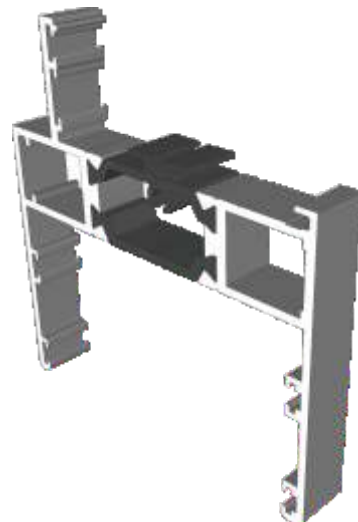

AW623 - Deep Direct Fix