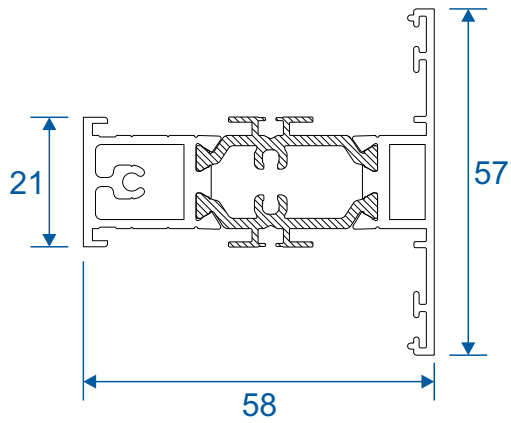

AD300 - Floating Mullion

AW660 - 28mm Bead

AW513 - 28mm Bead

TW118 - Drip Bar

RD13 - Drip Bar

Transoms, Mullions & Midrails

AD306 / AW632 - Slim Flat

AD308 / AW634 - Wide Flat

AD309 / AW635 - Large Flat

Extensions

AW725 - 20mm Extension For 58mm Frames

AW724 - 20mm Extension For 70mm Frames

AW728 - 40mm Extension For 70mm Frames

Corner Posts

AW721 - 90 Degree Post For 58mm Frame

AW720 - 90 Degree Post For 70mm Frame

Circular Bay Poles

AW712 - 60mm Circular Pole

AW722 - 70mm Circular Pole

Bay Poles

AW718 - 160° to 180° For 70mm Frame

AW717 - 140° to 160° For 70mm Frame

Bay Poles

AW716 - 120° to 140° For 70mm Frame