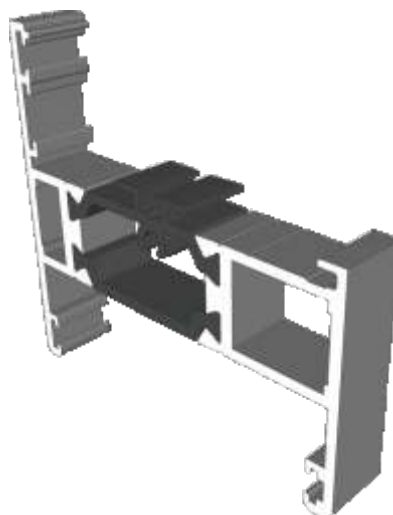

AW622 - Standard Direct Fix

58mm Outer Frames

AW604 - Slim Equal Leg

AW605 - Standard Equal Leg

AW603 - Odd Leg (open out doors only)

Deep Outer Frames

AW608 - Deep Equal Leg

AW607 - Deep Ovolo

AW623 - Deep Direct Fix

Low Threshold

AD100 - Low Threshold

AD131 - Threshold Adaptor

Door Sashes

AD200 - Open In Sash

AD201 - Open Out Sash

Mullion, Beads & Drips