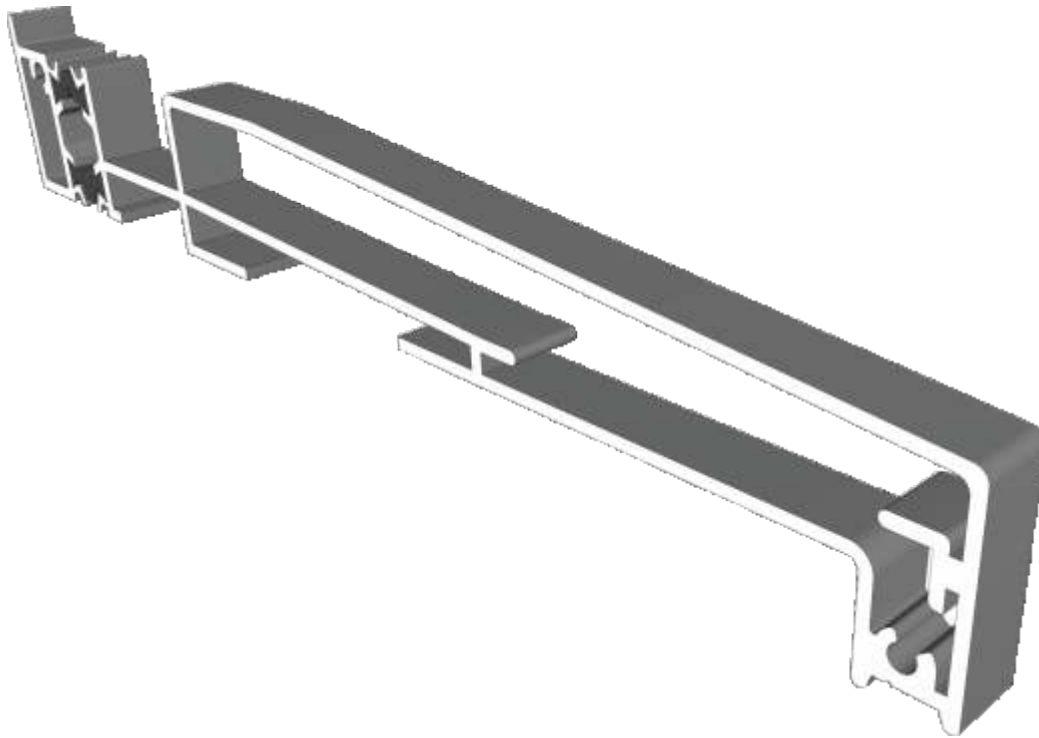

AW710 - Hidden Coupler For 58mm Frame

AW709 - Hidden Coupler For 70mm Frame

Cills

AW570 - 96mm Projection Cill

AW542 - 150mm Projection Cill

Cills

AW544 - 190mm Projection Cill

Using Frame AW604 - Open In