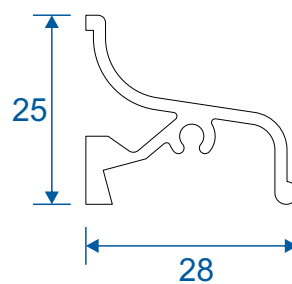

AD300 - Floating Mullion

AW660 - 28mm Bead

AW513 - 28mm Bead

TW118 - Drip Bar

RD13 - Drip Bar

Transoms, Mullions & Midrails

AD306 / AW632 - Slim Flat

AD308 / AW634 - Wide Flat

AD309 / AW635 - Large Flat

Extensions

AW725 - 20mm Extension For 58mm Frames

AW724 - 20mm Extension For 70mm Frames

AW728 - 40mm Extension For 70mm Frames

Corner Posts

AW721 - 90 Degree Post For 58mm Frame

AW720 - 90 Degree Post For 70mm Frame

Circular Bay Poles

AW712 - 60mm Circular Pole

AW722 - 70mm Circular Pole

Bay Poles

AW718 - 160° to 180° For 70mm Frame

AW717 - 140° to 160° For 70mm Frame

Bay Poles

AW716 - 120° to 140° For 70mm Frame