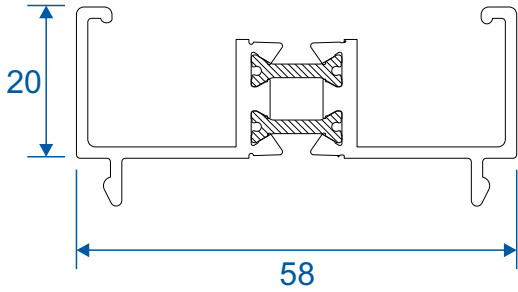

AD300 - Floating Mullion

AW660 - 28mm Bead

AW513 - 28mm Bead

TW118 - Drip Bar

RD13 - Drip Bar

Transoms, Mullions & Midrails

AD306 / AW632 - Slim Flat

AD308 / AW634 - Wide Flat

AD309 / AW635 - Large Flat

Extensions

AW725 - 20mm Extension For 58mm Frames

AW724 - 20mm Extension For 70mm Frames

AW728 - 40mm Extension For 70mm Frames

Corner Posts

AW721 - 90 Degree Post For 58mm Frame

AW720 - 90 Degree Post For 70mm Frame