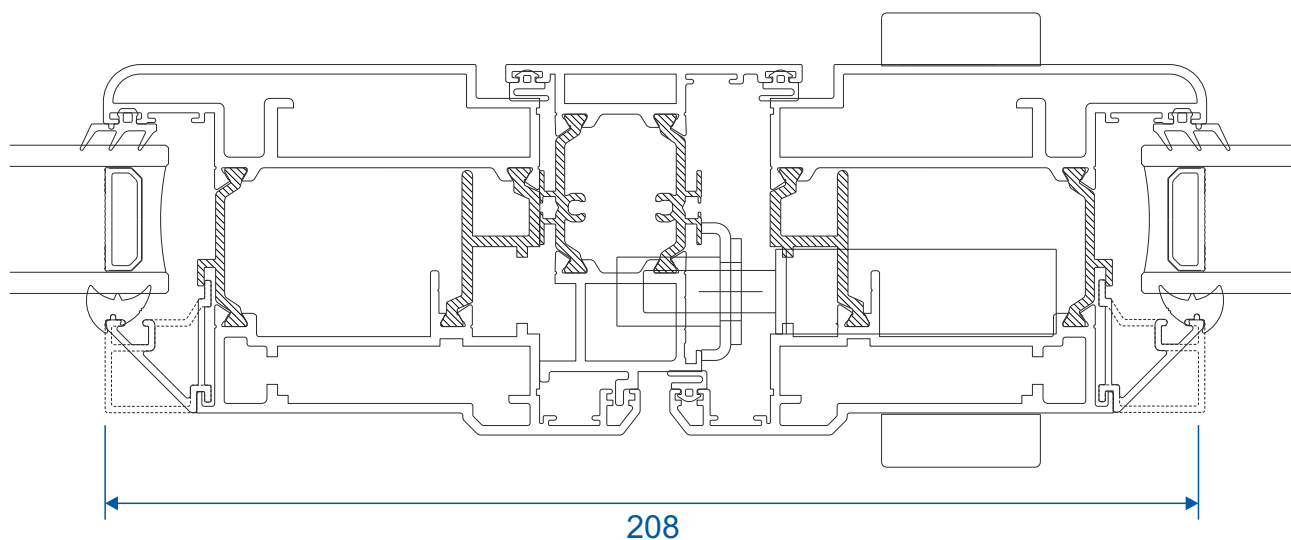

Head, Jambs & Cill

Using Frame AW602 - Open In

Head, Jamb & Cill

Using Frame AW602 - Open Out

Head, Jambs & Cill

Using Frame AW622 - Open In

Head, Jambs & Cill

Using Frame AW622 - Open Out

Head, Jambs & Cill

All sizes in millimetres

Meeting Stile

Open In

Open Out

Low Threshold

Open In

Open Out