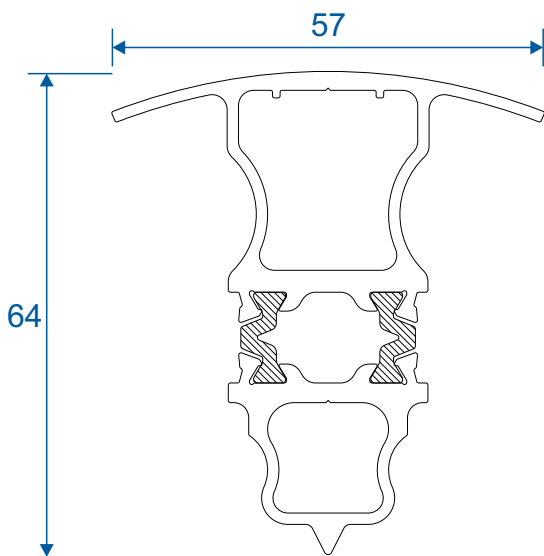

AD309 / AW635 - Large Flat

Extensions

AW725 - 20mm Extension For 58mm Frames

AW724 - 20mm Extension For 70mm Frames

AW728 - 40mm Extension For 70mm Frames

Corner Posts

AW721 - 90 Degree Post For 58mm Frame

AW720 - 90 Degree Post For 70mm Frame

Circular Bay Poles

AW712 - 60mm Circular Pole

AW722 - 70mm Circular Pole

Bay Poles

AW718 - 160° to 180° For 70mm Frame

AW717 - 140° to 160° For 70mm Frame

Bay Poles

AW716 - 120° to 140° For 70mm Frame

AW715 - 100° to 120° For 70mm Frame

Couplers

AW703 - 15mm Coupler For 58mm Frame

AW706 - 26mm Coupler For 58mm Frame

Couplers

AW702 - 15mm Coupler For 70mm Frame

AW705 - 26mm Coupler For 70mm Frame

Couplers

Head, Jambs & Cill

All sizes in millimetres

Meeting Stile

Open In

Open Out

Low Threshold

Open In

Open Out