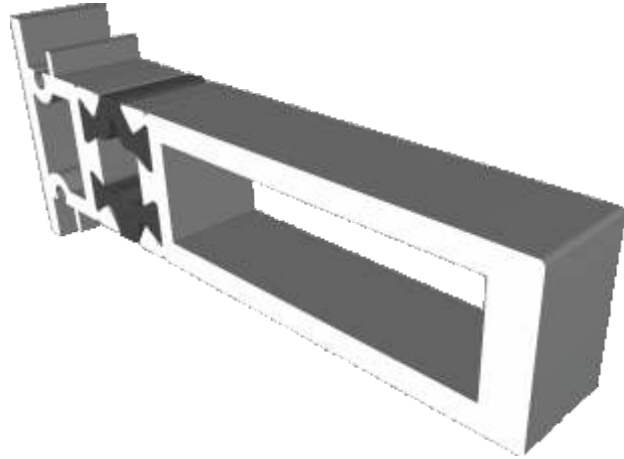

Couplers

AW703 - 15mm Coupler For 58mm Frame