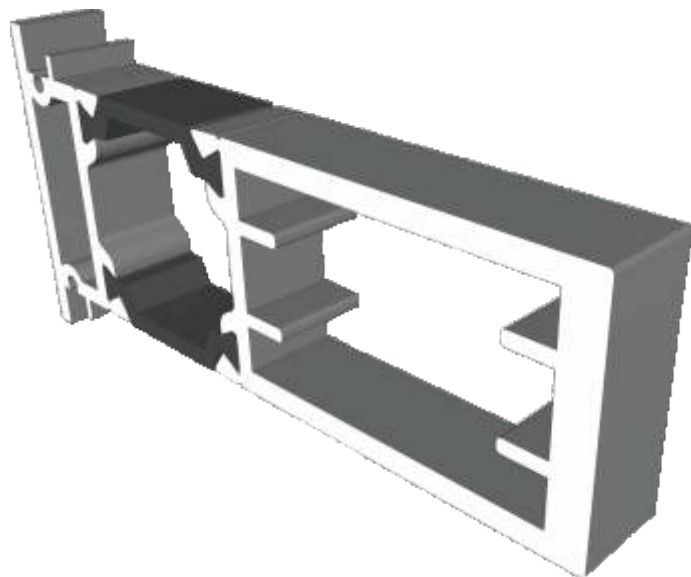

AW715 - 100° to 120° For 70mm Frame

Couplers

AW703 - 15mm Coupler For 58mm Frame

AW706 - 26mm Coupler For 58mm Frame

Couplers

AW702 - 15mm Coupler For 70mm Frame

AW705 - 26mm Coupler For 70mm Frame

Couplers

AW710 - Hidden Coupler For 58mm Frame

AW709 - Hidden Coupler For 70mm Frame

Cills

AW570 - 96mm Projection Cill

AW542 - 150mm Projection Cill

Cills

AW544 - 190mm Projection Cill

Using Frame AW604 - Open In