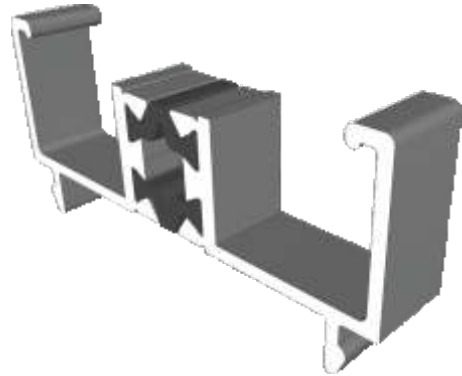

AD300 - Floating Mullion

AW660 - 28mm Bead

AW513 - 28mm Bead

TW118 - Drip Bar

RD13 - Drip Bar

Transoms, Mullions & Midrails

AD306 / AW632 - Slim Flat

AD308 / AW634 - Wide Flat

AD309 / AW635 - Large Flat

Extensions

AW725 - 20mm Extension For 58mm Frames

AW724 - 20mm Extension For 70mm Frames

AW728 - 40mm Extension For 70mm Frames

Corner Posts

AW721 - 90 Degree Post For 58mm Frame

AW720 - 90 Degree Post For 70mm Frame