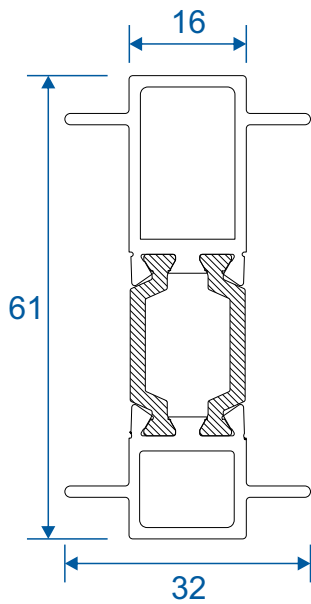

Circular Bay Poles

AW712 - 60mm Circular Pole

AW722 - 70mm Circular Pole

Bay Poles

AW718 - 160° to 180° For 70mm Frame

AW717 - 140° to 160° For 70mm Frame

Bay Poles

AW716 - 120° to 140° For 70mm Frame

AW715 - 100° to 120° For 70mm Frame

Couplers

AW703 - 15mm Coupler For 58mm Frame

AW706 - 26mm Coupler For 58mm Frame

Couplers

AW702 - 15mm Coupler For 70mm Frame

AW705 - 26mm Coupler For 70mm Frame

Couplers

AW710 - Hidden Coupler For 58mm Frame

AW709 - Hidden Coupler For 70mm Frame

Cills

AW570 - 96mm Projection Cill

AW542 - 150mm Projection Cill

Cills

AW544 - 190mm Projection Cill

Using Frame AW604 - Open In

Head, Jambs & Cill

All sizes in millimetres

Meeting Stile

Open In

Open Out

Low Threshold

Open In

Open Out