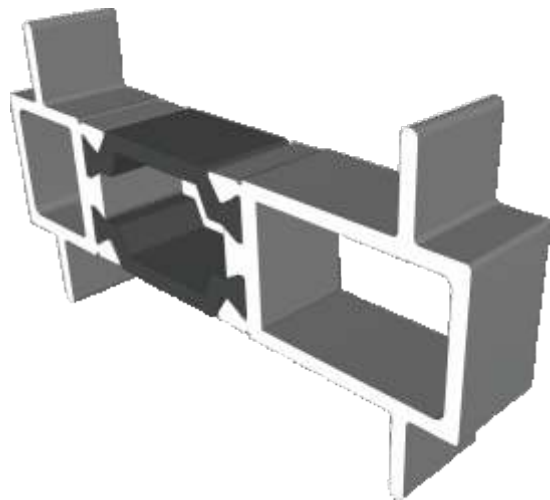

AW709 - Hidden Coupler For 70mm Frame