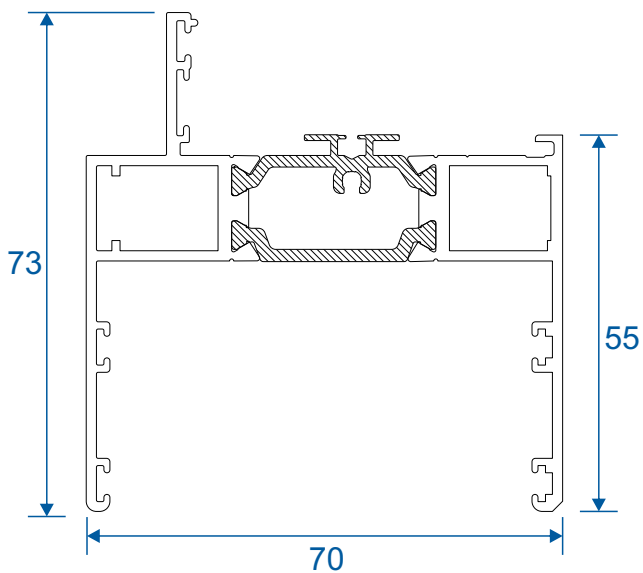

AW623 - Deep Direct Fix