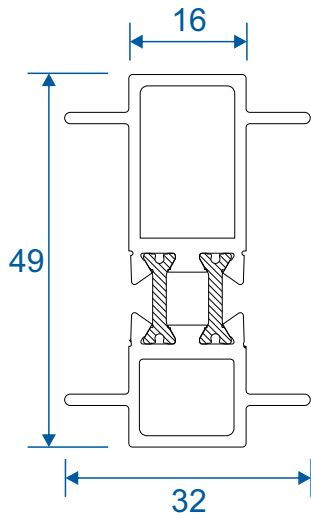

Circular Bay Poles

AW712 - 60mm Circular Pole

AW722 - 70mm Circular Pole

Bay Poles

AW718 - 160° to 180° For 70mm Frame

AW717 - 140° to 160° For 70mm Frame

Bay Poles

AW716 - 120° to 140° For 70mm Frame

AW715 - 100° to 120° For 70mm Frame

Couplers

AW703 - 15mm Coupler For 58mm Frame

AW706 - 26mm Coupler For 58mm Frame

Couplers

AW702 - 15mm Coupler For 70mm Frame

AW705 - 26mm Coupler For 70mm Frame

Couplers

AW710 - Hidden Coupler For 58mm Frame

AW709 - Hidden Coupler For 70mm Frame

Cills

AW570 - 96mm Projection Cill

AW542 - 150mm Projection Cill

Cills

AW544 - 190mm Projection Cill

Using Frame AW604 - Open In

Head, Jambs & Cill

All sizes in millimetres

Meeting Stile

Open In

Open Out

Low Threshold

Open In

Open Out