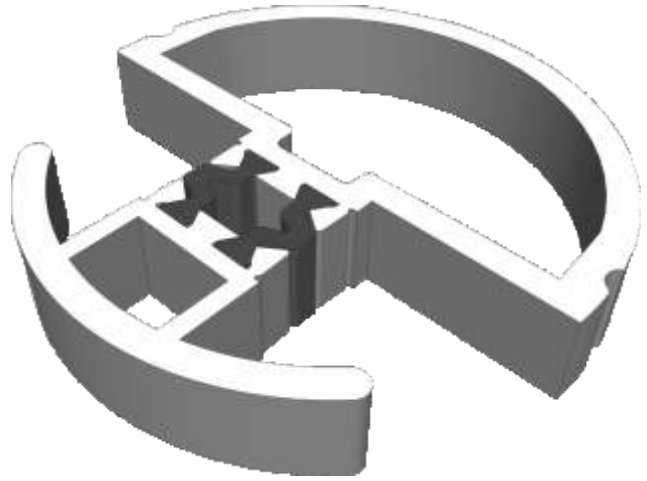

AD309 / AW635 - Large Flat

Extensions

AW725 - 20mm Extension For 58mm Frames

AW724 - 20mm Extension For 70mm Frames

AW728 - 40mm Extension For 70mm Frames

Corner Posts

AW721 - 90 Degree Post For 58mm Frame

AW720 - 90 Degree Post For 70mm Frame

Circular Bay Poles

AW712 - 60mm Circular Pole

AW722 - 70mm Circular Pole

Bay Poles

AW718 - 160° to 180° For 70mm Frame

AW717 - 140° to 160° For 70mm Frame

Bay Poles

AW716 - 120° to 140° For 70mm Frame