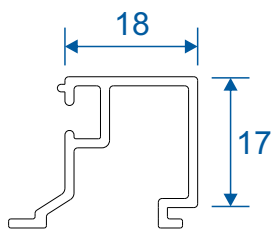

AW660 - 28mm Bead