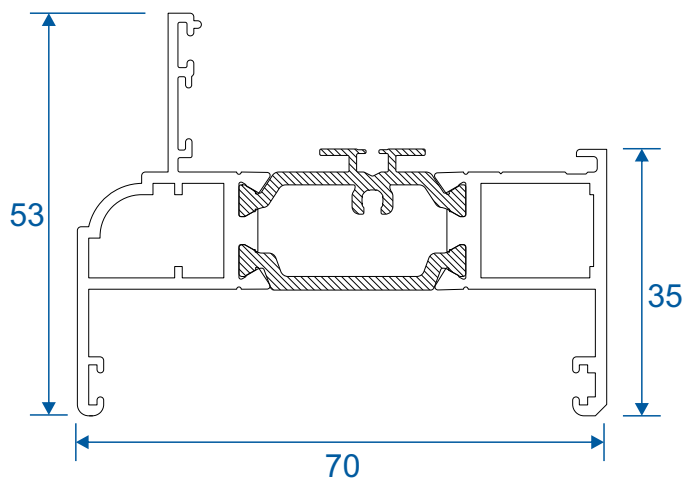

Premium Plus Doors

Section Identification Guide

DURATION
WINDOWS

Contents

Profiles

58mm Outer Frames	3
70mm Outer Frames	4
Deep Outer Frames	5
Sashes	6
Low Threshold	7
Mullion, Beads & Drips	8
Transoms, Mullions & Midrails	9
Extensions	10
Corner Posts	11
Bay Poles	12 - 14
Couplers	15 - 17
Cills	18 - 19

Frame Combinations

AW604 - Open In	20
AW604 - Open Out	21
AW605 - Open In	22
AW605 - Open Out	23
AW603 - Open Out Only	24
AW602 - Open In	25
AW602 - Open Out	26
AW622 - Open In	27
AW622 - Open Out	28

<u>Meeting Stile</u>	29
-----------------------------	----

<u>Low Threshold</u>	30
-----------------------------	----

<u>Transoms, Mullions & Midrails</u>	31
---	----

<u>Deep Heads For Vents</u>	32
------------------------------------	----

70mm Outer Frames

AW602 - Ovolo Equal Leg