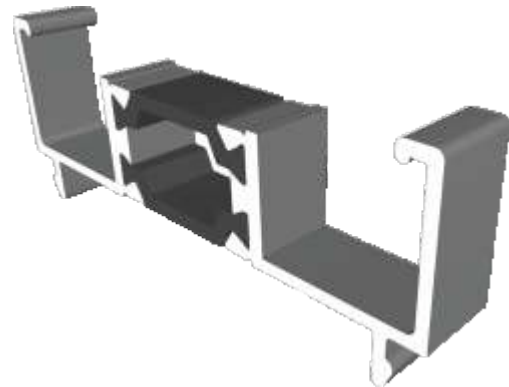

AD309 / AW635 - Large Flat

Extensions

AW725 - 20mm Extension For 58mm Frames

AW724 - 20mm Extension For 70mm Frames

AW728 - 40mm Extension For 70mm Frames

Corner Posts

AW721 - 90 Degree Post For 58mm Frame

AW720 - 90 Degree Post For 70mm Frame

Circular Bay Poles

AW712 - 60mm Circular Pole

AW722 - 70mm Circular Pole

Bay Poles

AW718 - 160° to 180° For 70mm Frame

AW717 - 140° to 160° For 70mm Frame

Bay Poles

AW716 - 120° to 140° For 70mm Frame