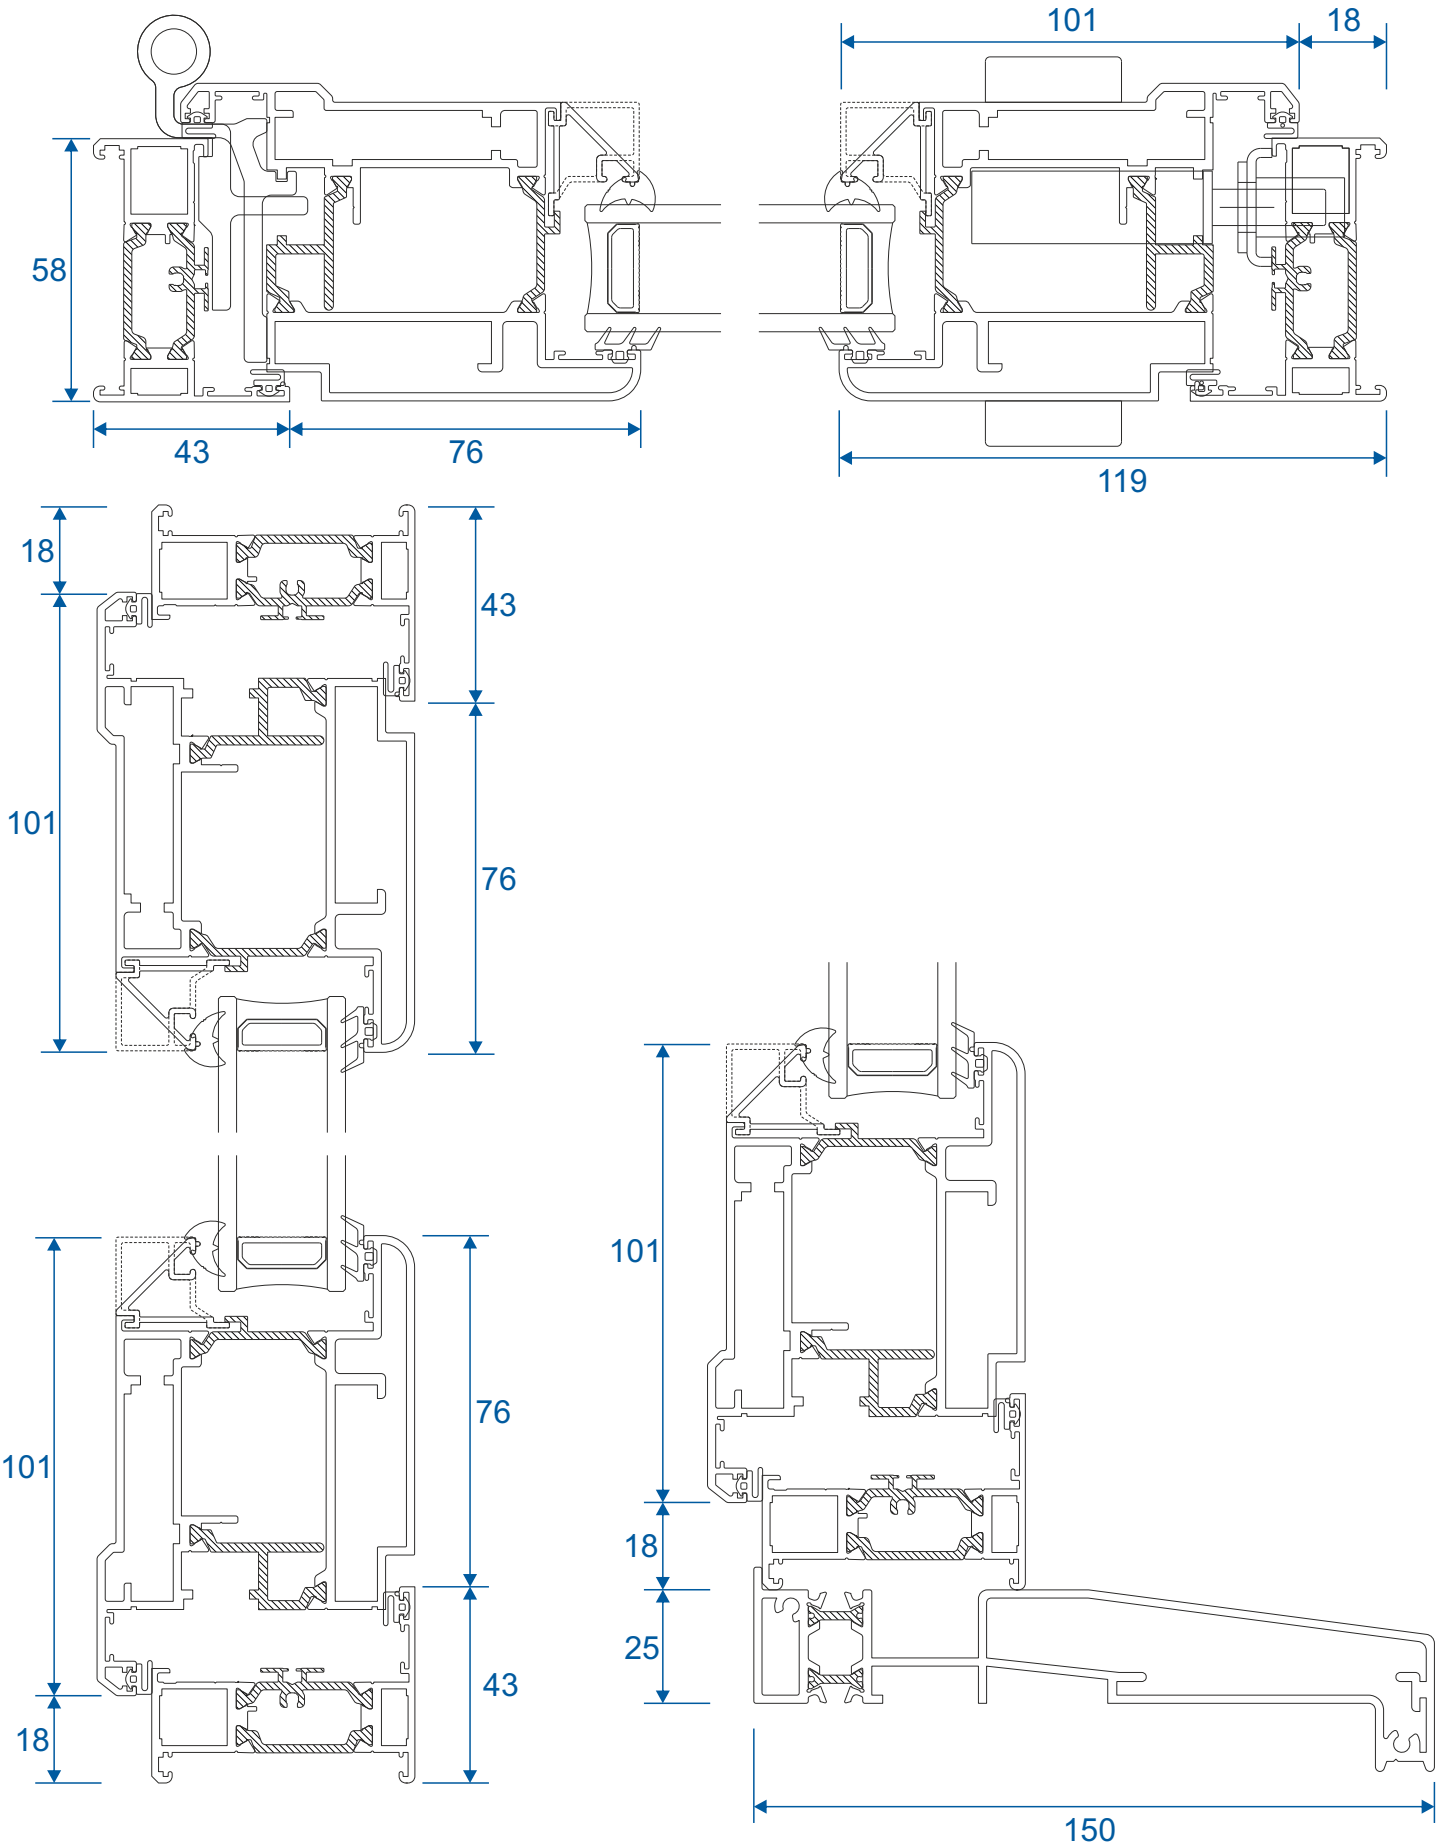

Using Frame AW604 - Open In

Head, Jambs & Cill