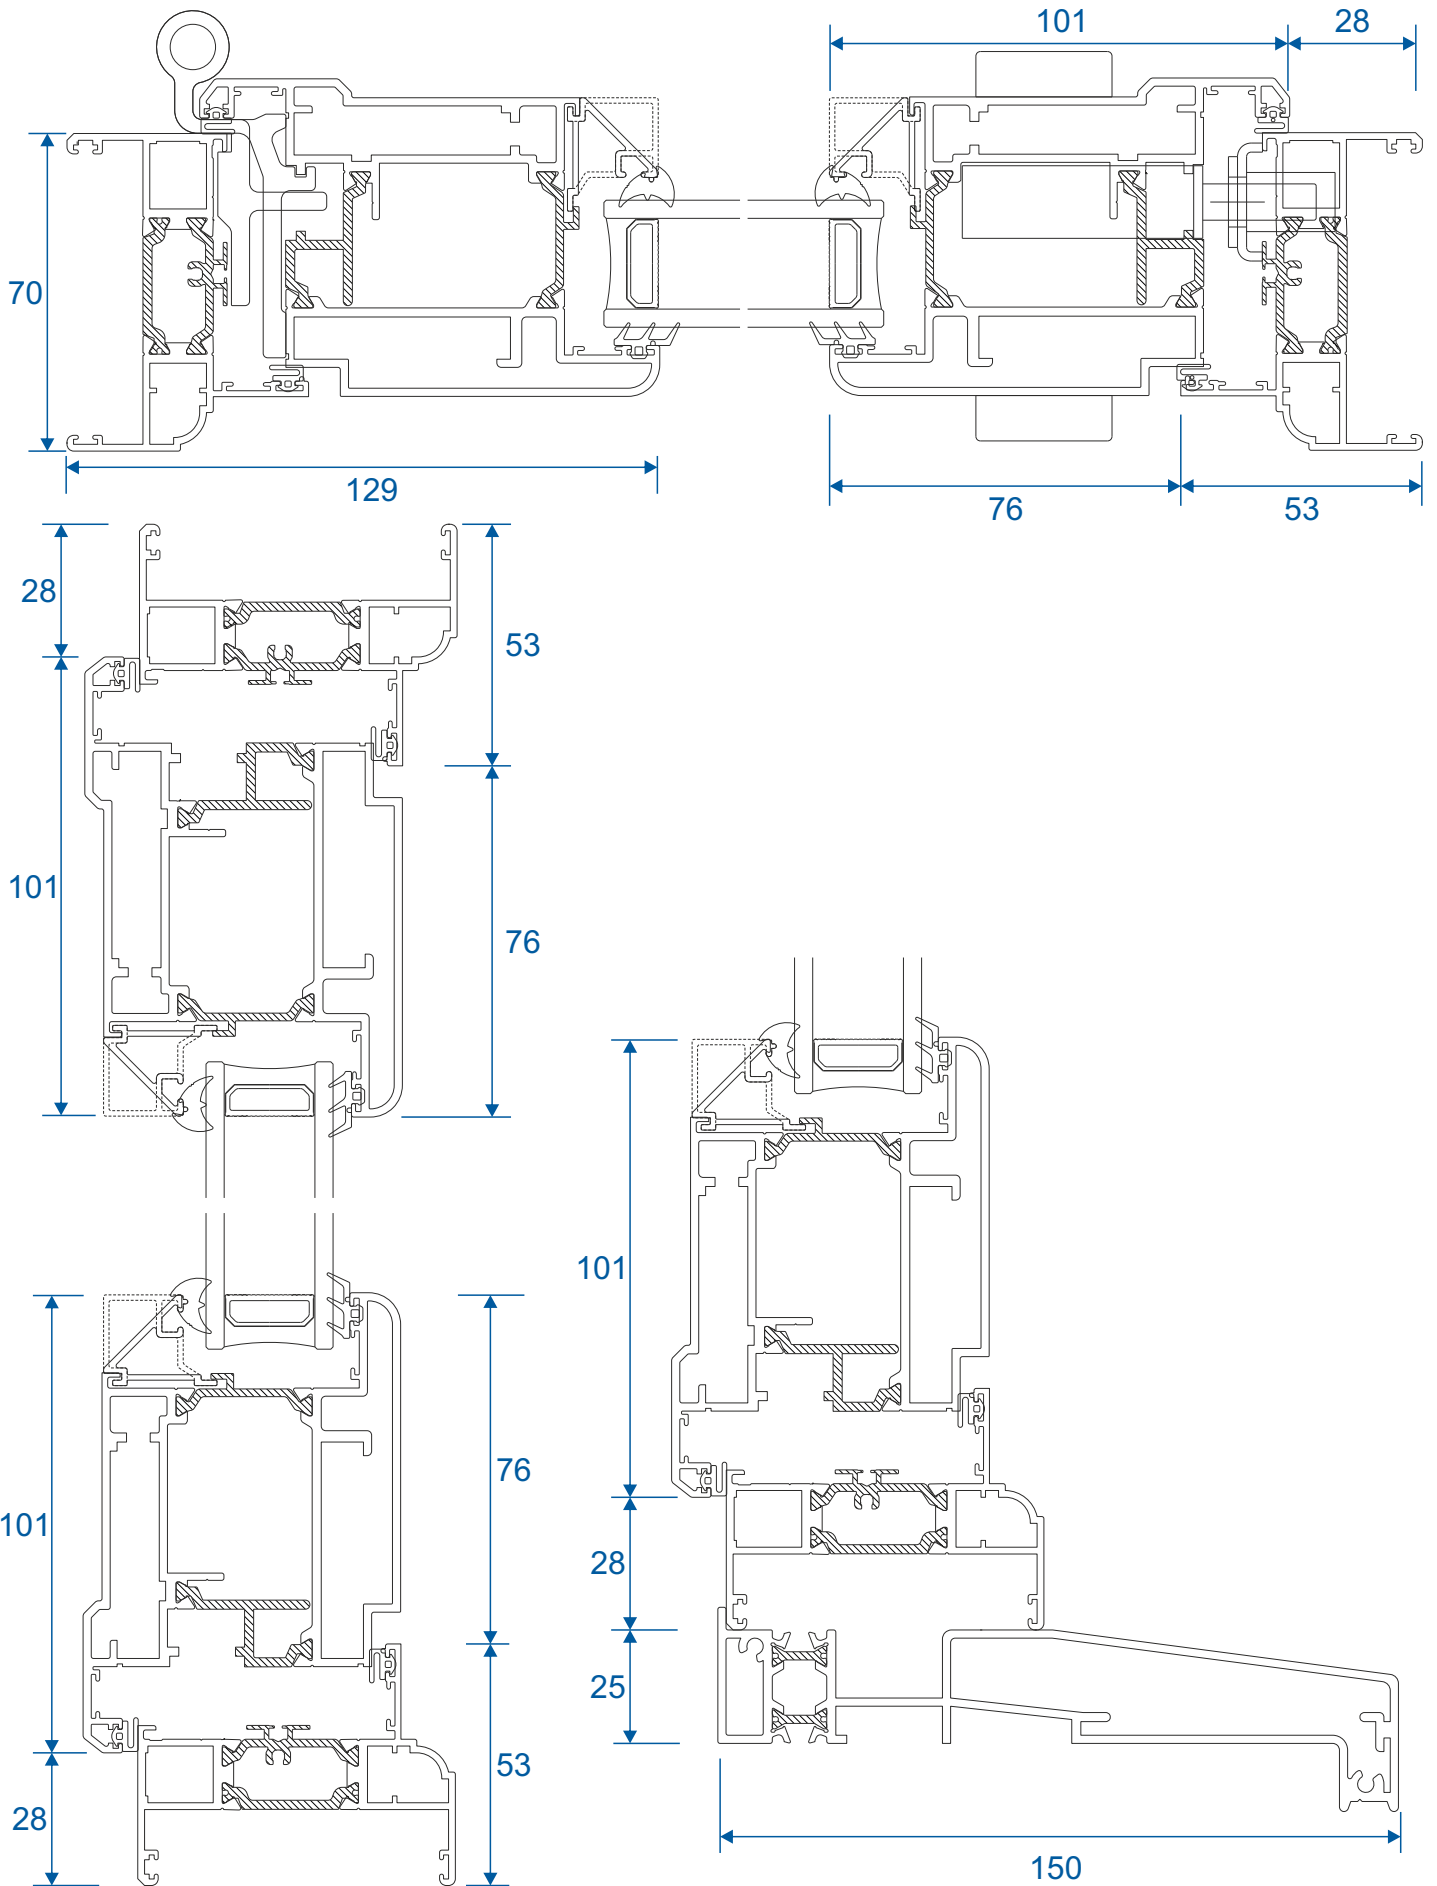

Using Frame AW602 - Open In

Head, Jamb & Cill