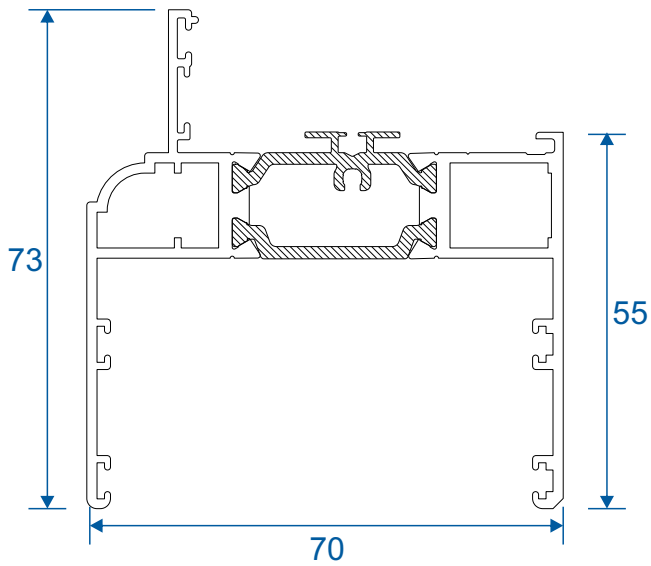

AW622 - Standard Direct Fix

58mm Outer Frames

AW604 - Slim Equal Leg

AW605 - Standard Equal Leg

AW603 - Odd Leg (open out doors only)

Deep Outer Frames

AW608 - Deep Equal Leg

AW607 - Deep Ovolo