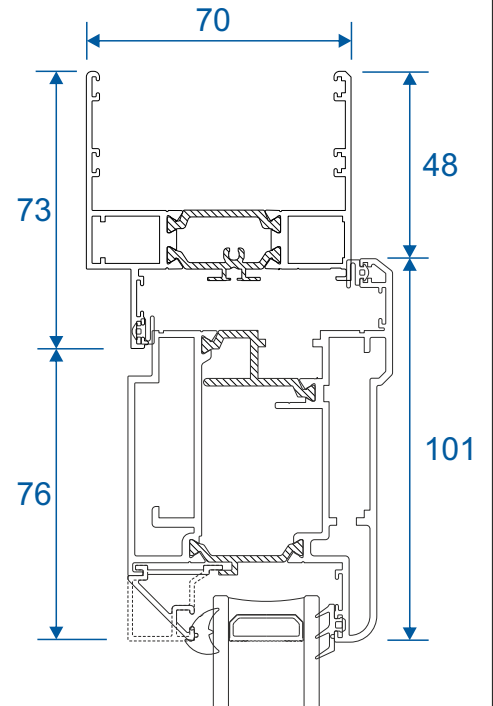

Head, Jambs & Cill

All sizes in millimetres

Meeting Stile

Open In

Open Out

Low Threshold

Open In

Open Out

Open Out - AW608

Open Out - AW607

Open Out - AW623

Duration Windows
Thames Development
Charfleets Road
Canvey Island
Essex. SS8 0PQ

sales@duration.co.uk
www.duration.co.uk

Head Office 01268 681612
Showroom 01268 695100