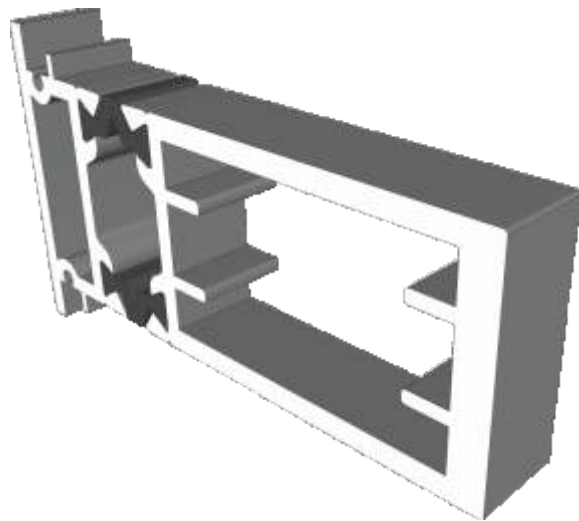

AW715 - 100° to 120° For 70mm Frame

Couplers

AW703 - 15mm Coupler For 58mm Frame

AW706 - 26mm Coupler For 58mm Frame

Couplers

AW702 - 15mm Coupler For 70mm Frame

AW705 - 26mm Coupler For 70mm Frame

Couplers

AW710 - Hidden Coupler For 58mm Frame

AW709 - Hidden Coupler For 70mm Frame

Cills

AW570 - 96mm Projection Cill

AW542 - 150mm Projection Cill

Cills

AW544 - 190mm Projection Cill

Using Frame AW604 - Open In