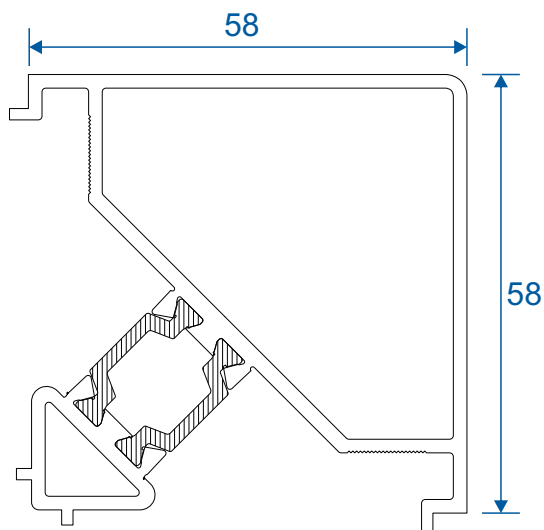

AD309 / AW635 - Large Flat

Extensions

AW725 - 20mm Extension For 58mm Frames

AW724 - 20mm Extension For 70mm Frames

AW728 - 40mm Extension For 70mm Frames

Corner Posts

AW721 - 90 Degree Post For 58mm Frame

AW720 - 90 Degree Post For 70mm Frame

Circular Bay Poles

AW712 - 60mm Circular Pole

AW722 - 70mm Circular Pole

Bay Poles

AW718 - 160° to 180° For 70mm Frame

AW717 - 140° to 160° For 70mm Frame

Bay Poles

AW716 - 120° to 140° For 70mm Frame