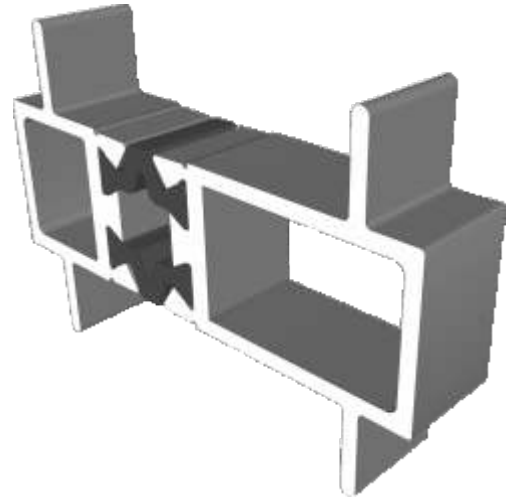

Couplers

AW710 - Hidden Coupler For 58mm Frame