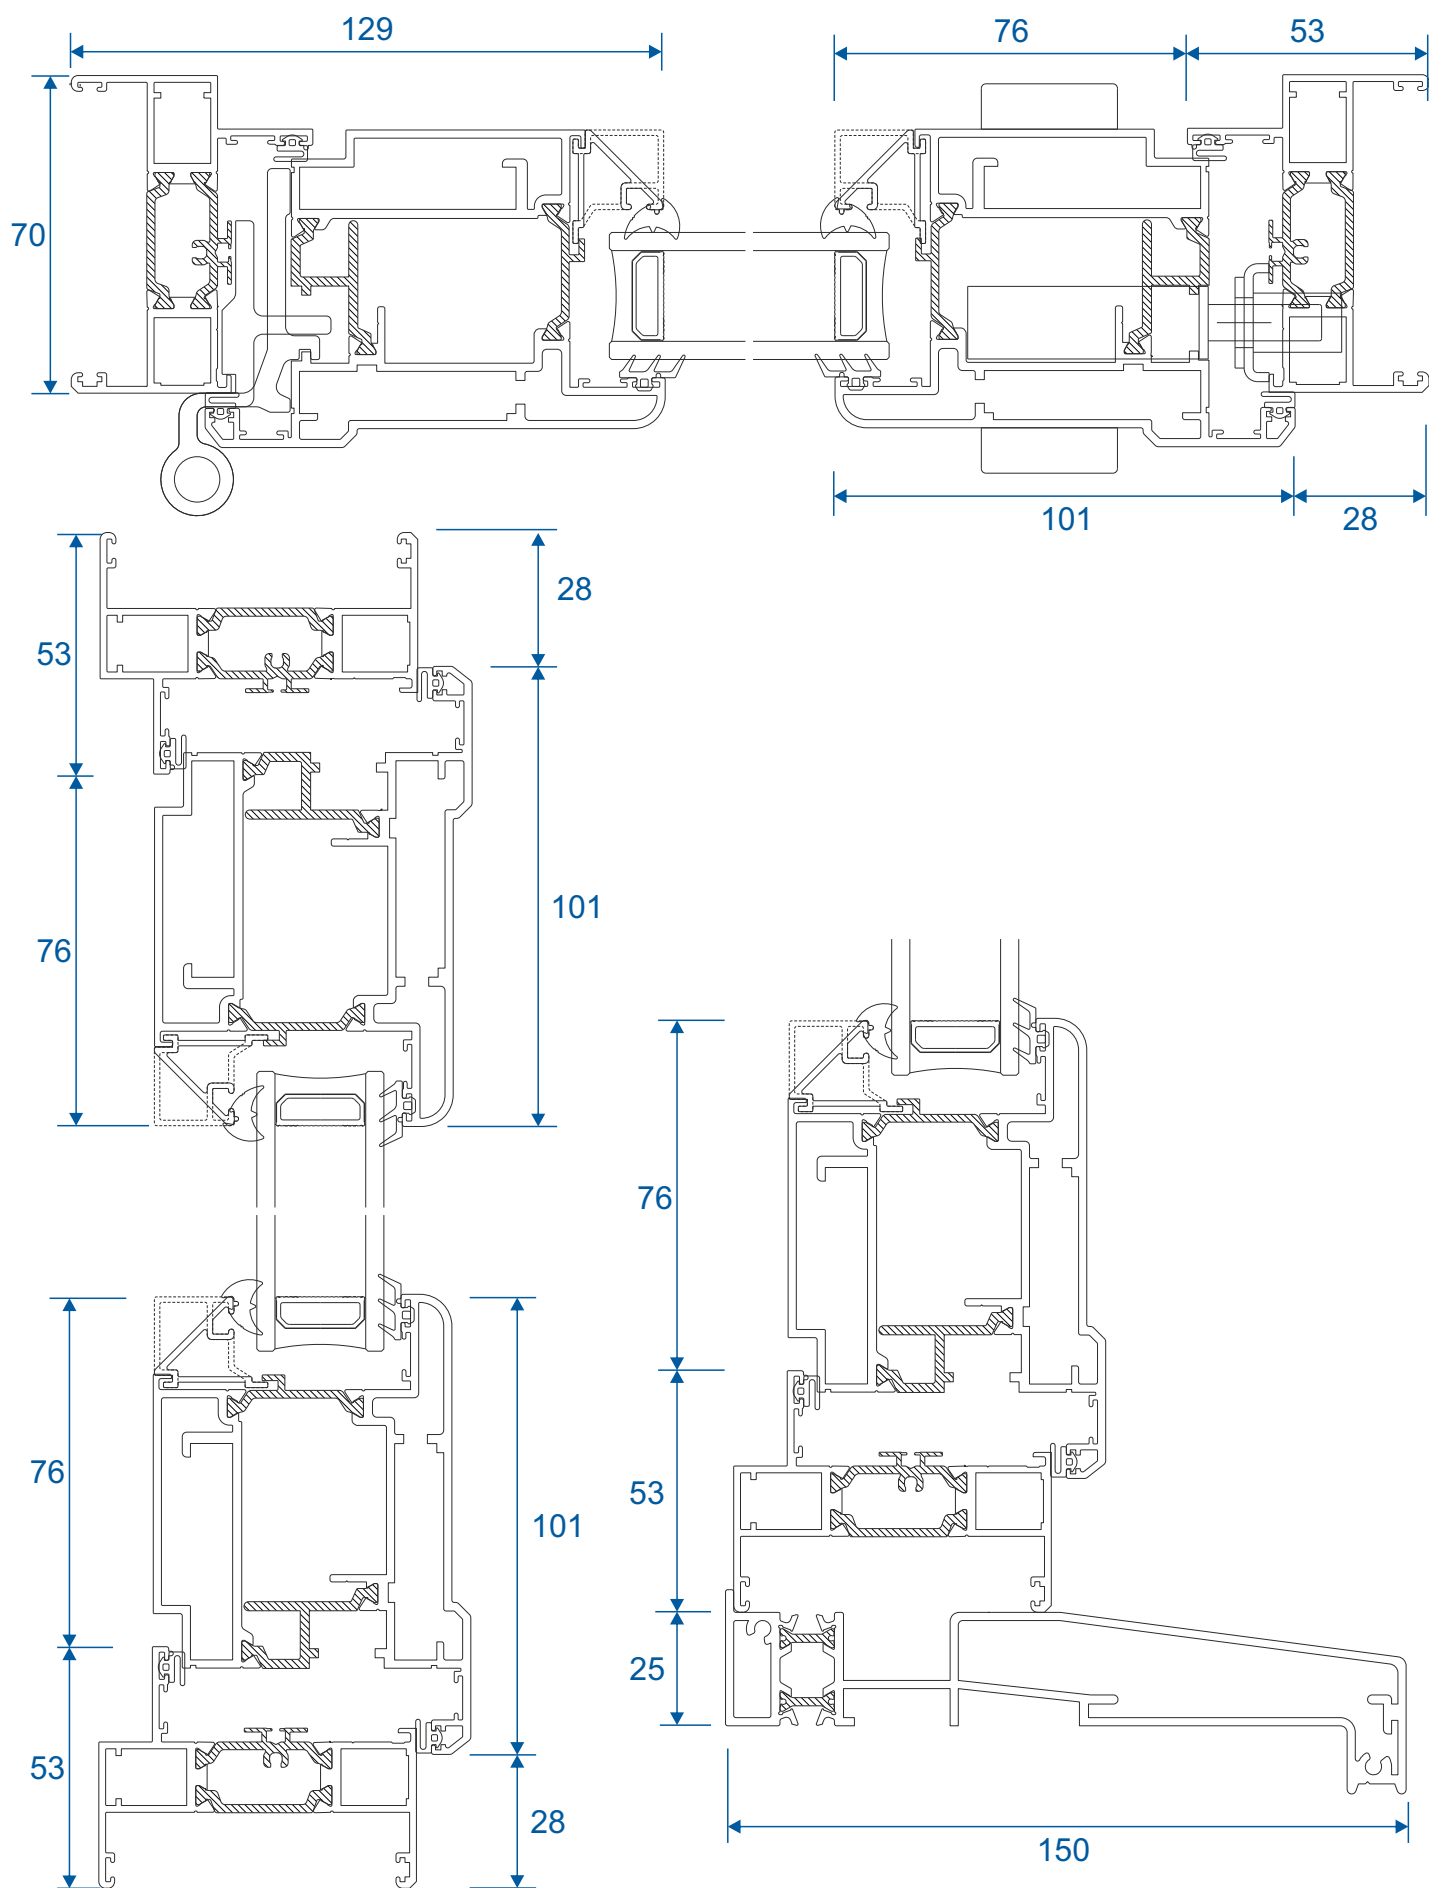

AD309 / AW635 - Large Flat

Extensions

AW725 - 20mm Extension For 58mm Frames

AW724 - 20mm Extension For 70mm Frames

AW728 - 40mm Extension For 70mm Frames

Corner Posts

AW721 - 90 Degree Post For 58mm Frame

AW720 - 90 Degree Post For 70mm Frame

Head, Jambs & Cill

All sizes in millimetres

Meeting Stile

Open In

Open Out

Low Threshold

Open In

Open Out