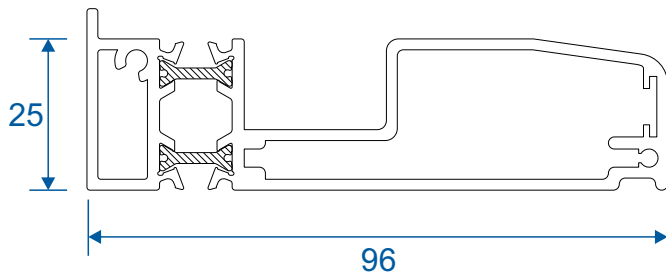

AW715 - 100° to 120° For 70mm Frame

Couplers

AW703 - 15mm Coupler For 58mm Frame

AW706 - 26mm Coupler For 58mm Frame

Couplers

AW702 - 15mm Coupler For 70mm Frame

AW705 - 26mm Coupler For 70mm Frame

Couplers

AW710 - Hidden Coupler For 58mm Frame

AW709 - Hidden Coupler For 70mm Frame

Cills

AW570 - 96mm Projection Cill

AW542 - 150mm Projection Cill

Cills

AW544 - 190mm Projection Cill

Using Frame AW604 - Open In

Head, Jambs & Cill

Using Frame AW604 - Open Out

Head, Jambs & Cill

Using Frame AW605 - Open In

Head, Jambs & Cill

Using Frame AW605 - Open Out

Head, Jambs & Cill

Using Frame AW603 - Open Out Only