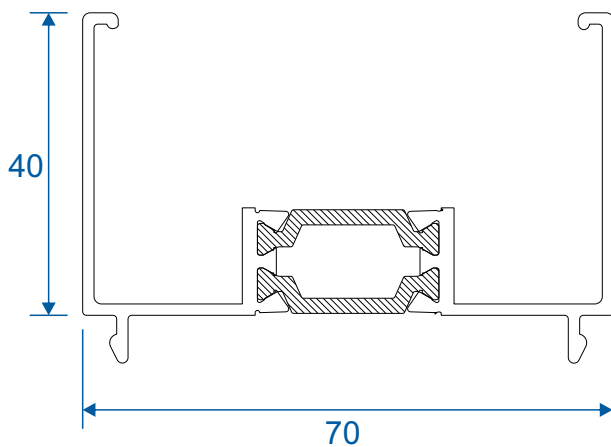

AD309 / AW635 - Large Flat

Extensions

AW725 - 20mm Extension For 58mm Frames

AW724 - 20mm Extension For 70mm Frames

AW728 - 40mm Extension For 70mm Frames

Corner Posts

AW721 - 90 Degree Post For 58mm Frame

AW720 - 90 Degree Post For 70mm Frame

Circular Bay Poles

AW712 - 60mm Circular Pole

AW722 - 70mm Circular Pole

Bay Poles

AW718 - 160° to 180° For 70mm Frame

AW717 - 140° to 160° For 70mm Frame

Bay Poles

AW716 - 120° to 140° For 70mm Frame