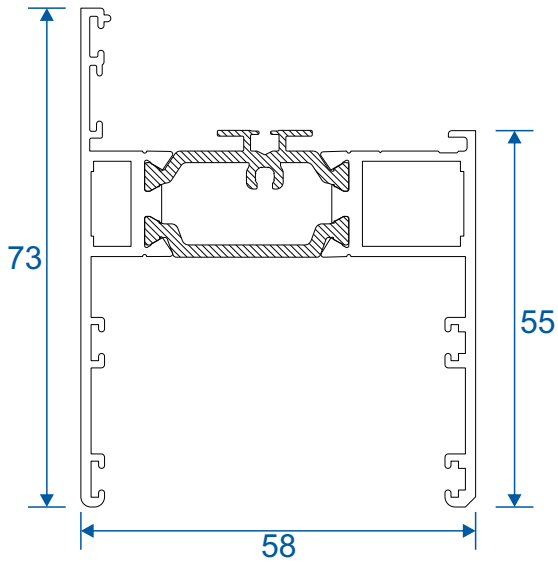

AW622 - Standard Direct Fix

58mm Outer Frames

AW604 - Slim Equal Leg

AW605 - Standard Equal Leg

AW603 - Odd Leg (open out doors only)

Deep Outer Frames

AW608 - Deep Equal Leg

AW607 - Deep Ovolo