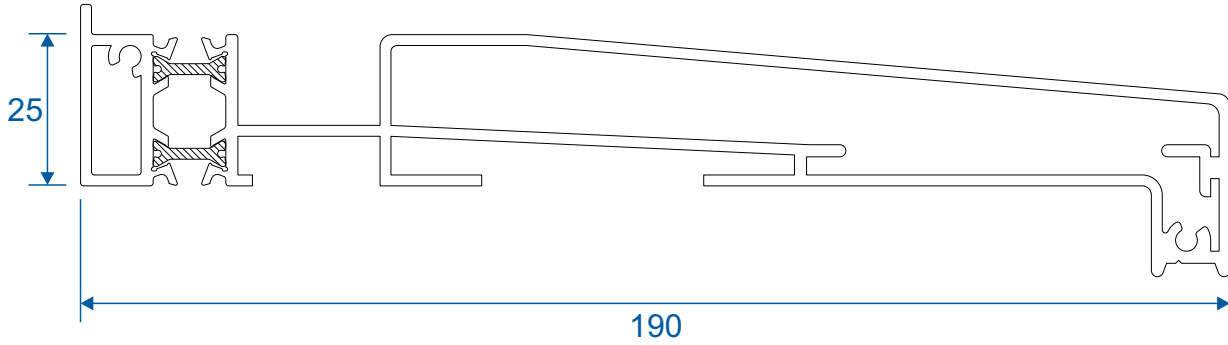

AW715 - 100° to 120° For 70mm Frame

Couplers

AW703 - 15mm Coupler For 58mm Frame

AW706 - 26mm Coupler For 58mm Frame

Couplers

AW702 - 15mm Coupler For 70mm Frame

AW705 - 26mm Coupler For 70mm Frame

Couplers

AW710 - Hidden Coupler For 58mm Frame

AW709 - Hidden Coupler For 70mm Frame

Cills

AW570 - 96mm Projection Cill

AW542 - 150mm Projection Cill

Cills

AW544 - 190mm Projection Cill

Using Frame AW604 - Open In

Head, Jambs & Cill

Using Frame AW604 - Open Out

Head, Jambs & Cill

Using Frame AW605 - Open In

Head, Jambs & Cill

Using Frame AW605 - Open Out

Head, Jambs & Cill

Using Frame AW603 - Open Out Only

Head, Jambs & Cill

All sizes in millimetres

Meeting Stile

Open In

Open Out

Low Threshold

Open In

Open Out