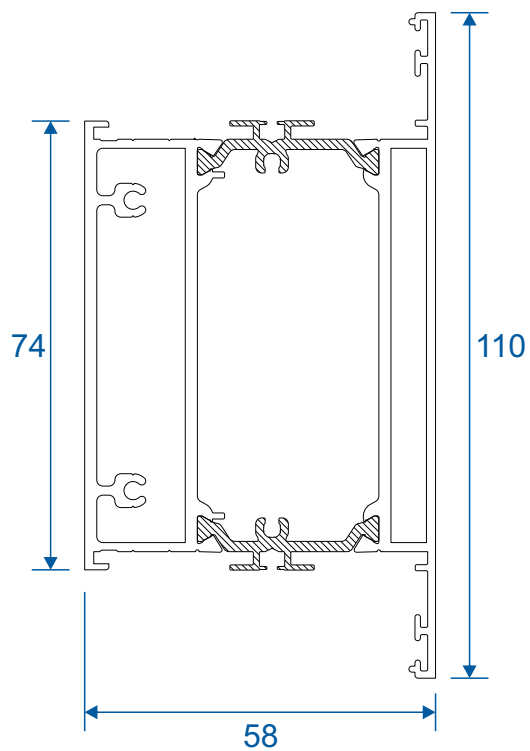

AD300 - Floating Mullion

AW660 - 28mm Bead

AW513 - 28mm Bead

TW118 - Drip Bar

RD13 - Drip Bar

Transoms, Mullions & Midrails

AD306 / AW632 - Slim Flat

AD308 / AW634 - Wide Flat

AD309 / AW635 - Large Flat

Extensions

AW725 - 20mm Extension For 58mm Frames

AW724 - 20mm Extension For 70mm Frames

AW728 - 40mm Extension For 70mm Frames

Corner Posts

AW721 - 90 Degree Post For 58mm Frame

AW720 - 90 Degree Post For 70mm Frame

Circular Bay Poles

AW712 - 60mm Circular Pole

AW722 - 70mm Circular Pole

Bay Poles

AW718 - 160° to 180° For 70mm Frame

AW717 - 140° to 160° For 70mm Frame

Bay Poles

AW716 - 120° to 140° For 70mm Frame