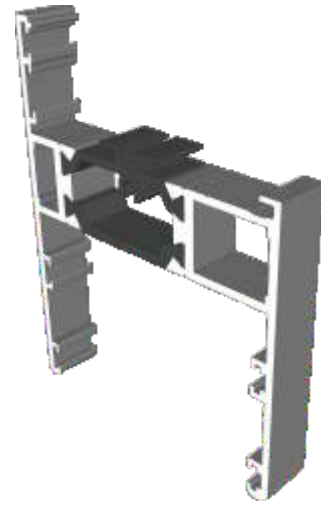

AW622 - Standard Direct Fix

58mm Outer Frames

AW604 - Slim Equal Leg

AW605 - Standard Equal Leg

AW603 - Odd Leg (open out doors only)

Deep Outer Frames

AW608 - Deep Equal Leg

AW607 - Deep Ovolo