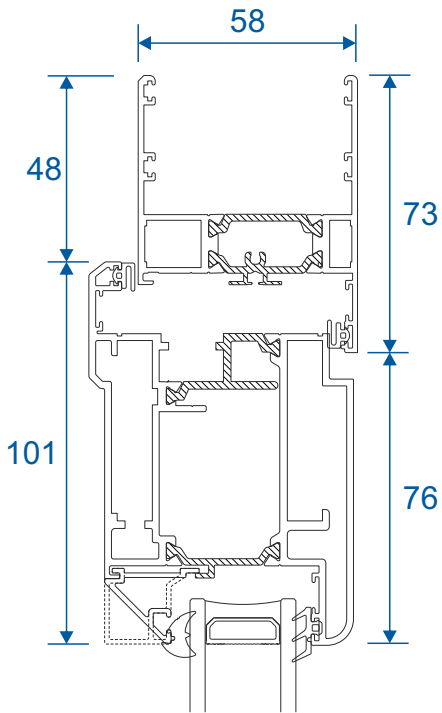

Head, Jambs & Cill

All sizes in millimetres

Meeting Stile

Open In

Open Out

Low Threshold

Open In

Open Out

Using Transoms, Mullions Or Midrails

AD309 / AW635

AD308 / AW634

AD306 / AW632

Deep Head For Vents

Open In - AW608

Open In - AW607

Open In - AW623

Open Out - AW608

Open Out - AW607

Open Out - AW623

Duration Windows
Thames Development
Charfleets Road
Canvey Island
Essex. SS8 0PQ

sales@duration.co.uk
www.duration.co.uk

Head Office 01268 681612
Showroom 01268 695100