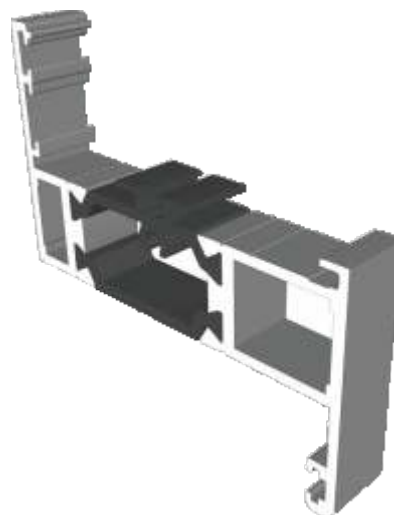

AW622 - Standard Direct Fix

58mm Outer Frames

AW604 - Slim Equal Leg

AW605 - Standard Equal Leg

AW603 - Odd Leg (open out doors only)

Deep Outer Frames

AW608 - Deep Equal Leg

AW607 - Deep Ovolo

AW623 - Deep Direct Fix

Low Threshold

AD100 - Low Threshold

AD131 - Threshold Adaptor

Door Sashes

AD200 - Open In Sash

AD201 - Open Out Sash

Mullion, Beads & Drips