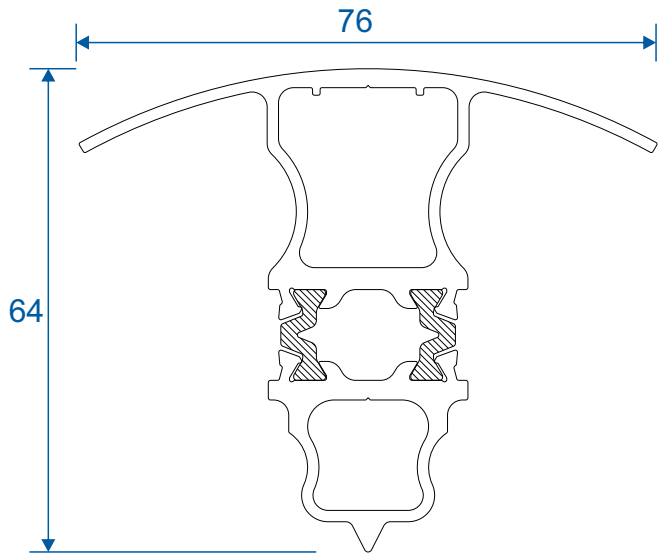

AD309 / AW635 - Large Flat

Extensions

AW725 - 20mm Extension For 58mm Frames

AW724 - 20mm Extension For 70mm Frames

AW728 - 40mm Extension For 70mm Frames

Corner Posts

AW721 - 90 Degree Post For 58mm Frame

AW720 - 90 Degree Post For 70mm Frame

Circular Bay Poles

AW712 - 60mm Circular Pole

AW722 - 70mm Circular Pole

Bay Poles

AW718 - 160° to 180° For 70mm Frame

AW717 - 140° to 160° For 70mm Frame

Bay Poles

AW716 - 120° to 140° For 70mm Frame

AW715 - 100° to 120° For 70mm Frame

Couplers

AW703 - 15mm Coupler For 58mm Frame

AW706 - 26mm Coupler For 58mm Frame

Couplers

AW702 - 15mm Coupler For 70mm Frame

AW705 - 26mm Coupler For 70mm Frame

Couplers

Head, Jambs & Cill

All sizes in millimetres

Meeting Stile

Open In

Open Out

Low Threshold

Open In

Open Out