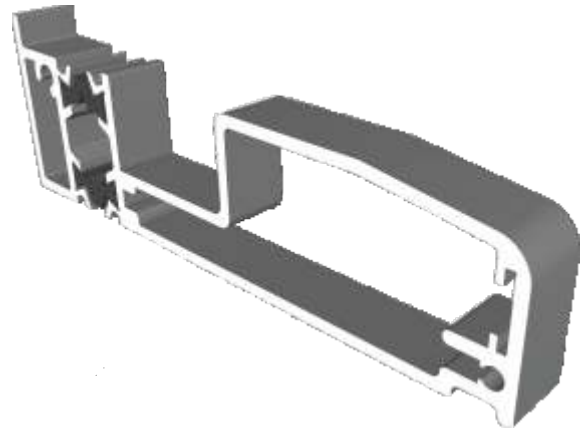

AW710 - Hidden Coupler For 58mm Frame

AW709 - Hidden Coupler For 70mm Frame

Cills

AW570 - 96mm Projection Cill

AW542 - 150mm Projection Cill

Cills

AW544 - 190mm Projection Cill

Using Frame AW604 - Open In