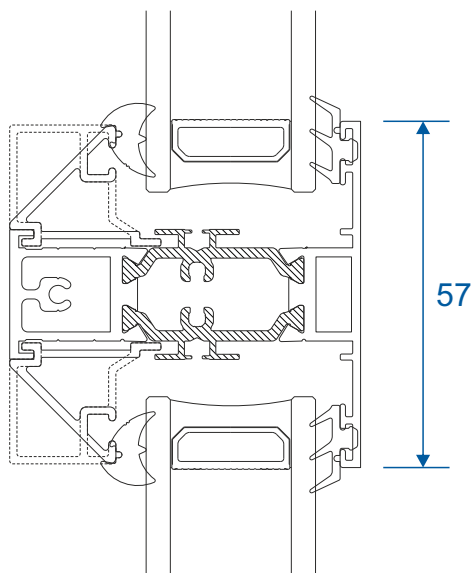

Head, Jambs & Cill

All sizes in millimetres

Meeting Stile

Open In

Open Out

Low Threshold

Open In

Open Out

Using Transoms, Mullions Or Midrails

AD309 / AW635

AD308 / AW634

AD306 / AW632

Deep Head For Vents

Open In - AW608

Open In - AW607

Open In - AW623

Open Out - AW608

Open Out - AW607

Open Out - AW623

Duration Windows
Thames Development
Charfleets Road
Canvey Island
Essex. SS8 0PQ

sales@duration.co.uk
www.duration.co.uk

Head Office 01268 681612
Showroom 01268 695100