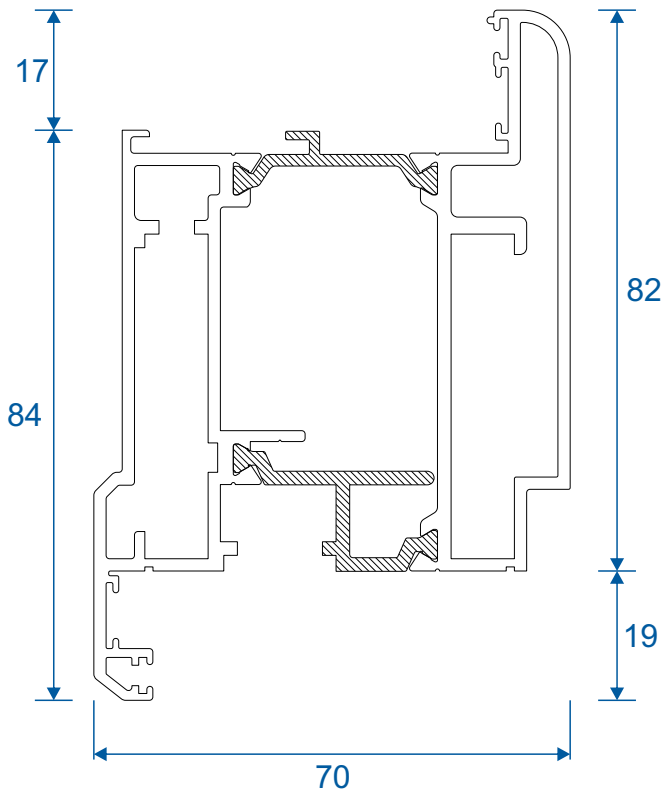

Door Sashes

AD200 - Open In Sash