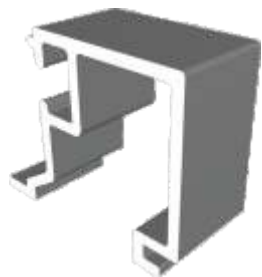

AW623 - Deep Direct Fix

Low Threshold

AD100 - Low Threshold

AD131 - Threshold Adaptor

Door Sashes

AD200 - Open In Sash

AD201 - Open Out Sash

Mullion, Beads & Drips

AD300 - Floating Mullion

AW660 - 28mm Bead

AW513 - 28mm Bead

TW118 - Drip Bar

RD13 - Drip Bar

Transoms, Mullions & Midrails

AD306 / AW632 - Slim Flat

AD308 / AW634 - Wide Flat