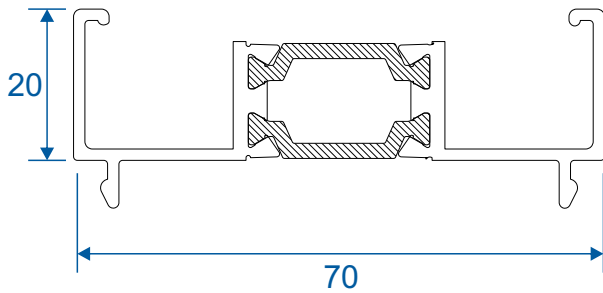

AD309 / AW635 - Large Flat

Extensions

AW725 - 20mm Extension For 58mm Frames

AW724 - 20mm Extension For 70mm Frames

AW728 - 40mm Extension For 70mm Frames

Corner Posts

AW721 - 90 Degree Post For 58mm Frame

AW720 - 90 Degree Post For 70mm Frame

Circular Bay Poles

AW712 - 60mm Circular Pole

AW722 - 70mm Circular Pole

Bay Poles

AW718 - 160° to 180° For 70mm Frame

AW717 - 140° to 160° For 70mm Frame

Bay Poles

AW716 - 120° to 140° For 70mm Frame