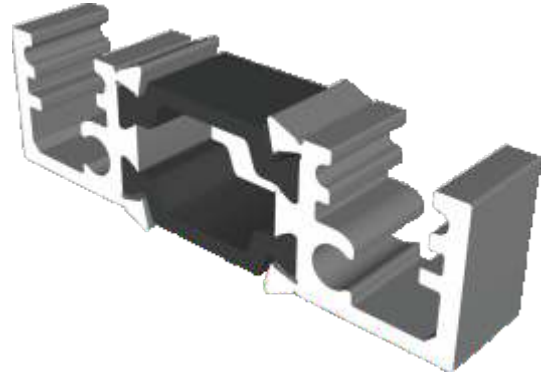

<u>Low Threshold</u>	30
-----------------------------	----

<u>Transoms, Mullions & Midrails</u>	31
---	----

<u>Deep Heads For Vents</u>	32
------------------------------------	----

70mm Outer Frames

AW602 - Ovolo Equal Leg

AW622 - Standard Direct Fix

58mm Outer Frames

AW604 - Slim Equal Leg

AW605 - Standard Equal Leg

AW603 - Odd Leg (open out doors only)

Deep Outer Frames

AW608 - Deep Equal Leg

AW607 - Deep Ovolo

AW623 - Deep Direct Fix

Low Threshold

AD100 - Low Threshold

AD131 - Threshold Adaptor

Door Sashes

AD200 - Open In Sash

AD201 - Open Out Sash

Mullion, Beads & Drips