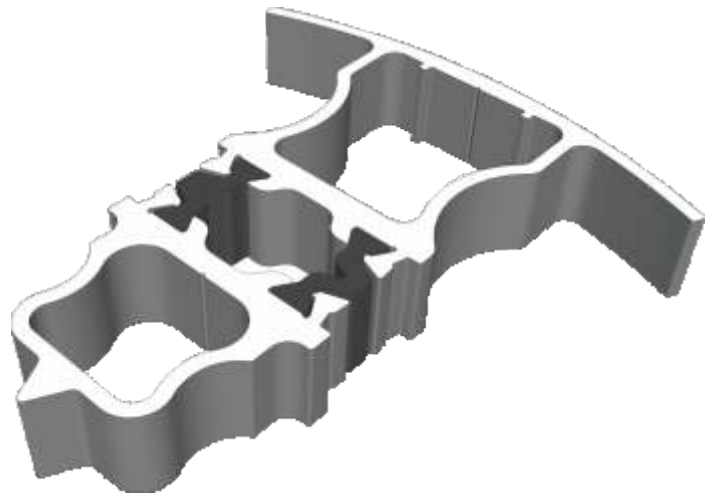

Circular Bay Poles

AW712 - 60mm Circular Pole

AW722 - 70mm Circular Pole

Bay Poles

AW718 - 160° to 180° For 70mm Frame

AW717 - 140° to 160° For 70mm Frame

Bay Poles

AW716 - 120° to 140° For 70mm Frame