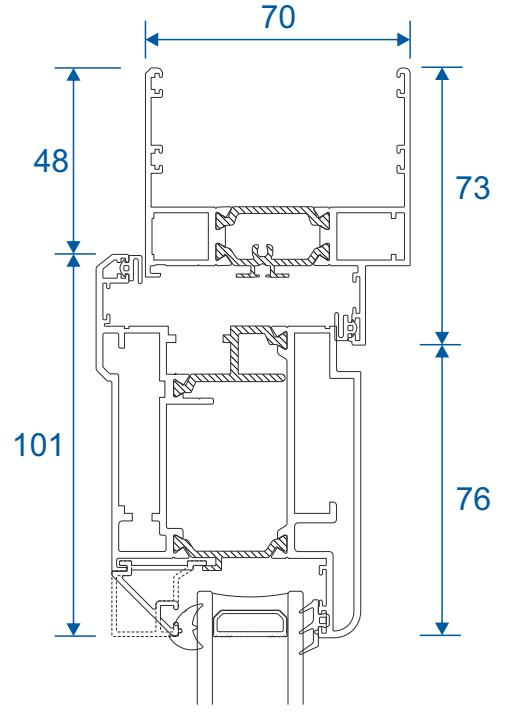

Head, Jambs & Cill

All sizes in millimetres

Meeting Stile

Open In

Open Out

Low Threshold

Open In

Open Out

Open Out - AW608

Open Out - AW607

Open Out - AW623

Duration Windows
Thames Development
Charfleets Road
Canvey Island
Essex. SS8 0PQ

sales@duration.co.uk
www.duration.co.uk

Head Office 01268 681612
Showroom 01268 695100