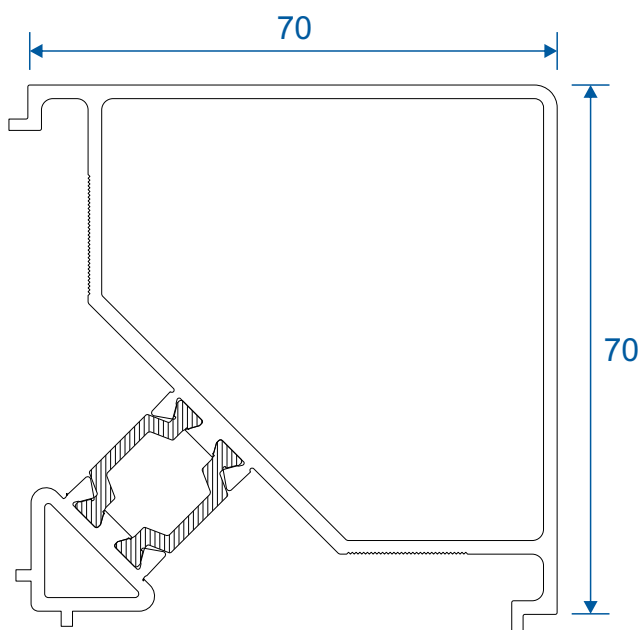

AD309 / AW635 - Large Flat

Extensions

AW725 - 20mm Extension For 58mm Frames

AW724 - 20mm Extension For 70mm Frames

AW728 - 40mm Extension For 70mm Frames

Corner Posts

AW721 - 90 Degree Post For 58mm Frame

AW720 - 90 Degree Post For 70mm Frame

Circular Bay Poles

AW712 - 60mm Circular Pole

AW722 - 70mm Circular Pole

Bay Poles

AW718 - 160° to 180° For 70mm Frame

AW717 - 140° to 160° For 70mm Frame

Bay Poles

AW716 - 120° to 140° For 70mm Frame