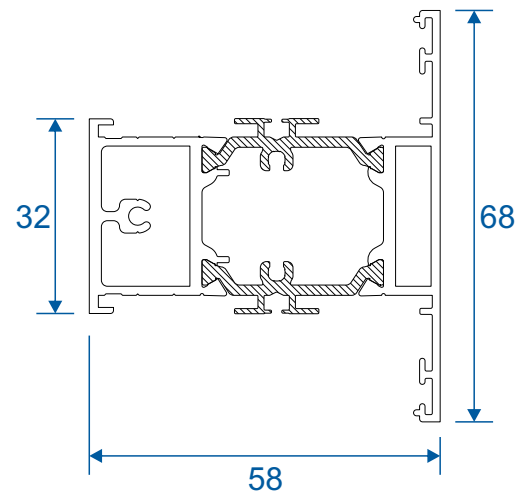

AD300 - Floating Mullion

AW660 - 28mm Bead

AW513 - 28mm Bead

TW118 - Drip Bar

RD13 - Drip Bar

Transoms, Mullions & Midrails

AD306 / AW632 - Slim Flat

AD308 / AW634 - Wide Flat

AD309 / AW635 - Large Flat

Extensions

AW725 - 20mm Extension For 58mm Frames

AW724 - 20mm Extension For 70mm Frames

AW728 - 40mm Extension For 70mm Frames

Corner Posts

AW721 - 90 Degree Post For 58mm Frame

AW720 - 90 Degree Post For 70mm Frame

Circular Bay Poles

AW712 - 60mm Circular Pole

AW722 - 70mm Circular Pole

Bay Poles

AW718 - 160° to 180° For 70mm Frame

AW717 - 140° to 160° For 70mm Frame

Bay Poles

AW716 - 120° to 140° For 70mm Frame