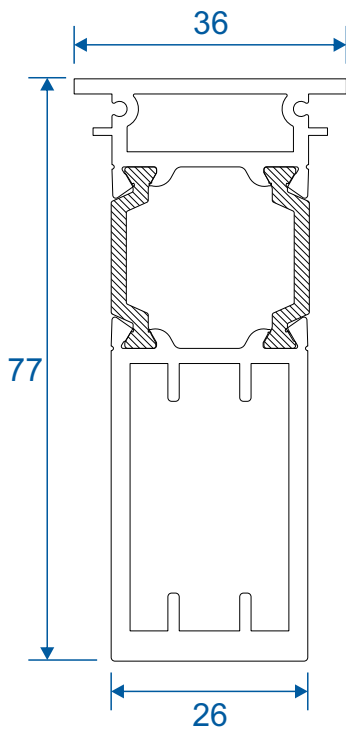

Circular Bay Poles

AW712 - 60mm Circular Pole

AW722 - 70mm Circular Pole

Bay Poles

AW718 - 160° to 180° For 70mm Frame

AW717 - 140° to 160° For 70mm Frame

Bay Poles

AW716 - 120° to 140° For 70mm Frame

AW715 - 100° to 120° For 70mm Frame

Couplers

AW703 - 15mm Coupler For 58mm Frame

AW706 - 26mm Coupler For 58mm Frame

Couplers

AW702 - 15mm Coupler For 70mm Frame

AW705 - 26mm Coupler For 70mm Frame

Couplers

AW710 - Hidden Coupler For 58mm Frame

AW709 - Hidden Coupler For 70mm Frame

Cills

AW570 - 96mm Projection Cill

AW542 - 150mm Projection Cill

Cills

AW544 - 190mm Projection Cill

Using Frame AW604 - Open In

Head, Jambs & Cill

All sizes in millimetres

Meeting Stile

Open In

Open Out

Low Threshold

Open In

Open Out