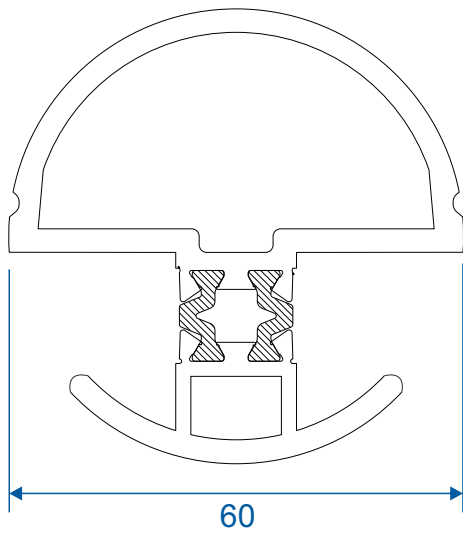

AD309 / AW635 - Large Flat

Extensions

AW725 - 20mm Extension For 58mm Frames

AW724 - 20mm Extension For 70mm Frames

AW728 - 40mm Extension For 70mm Frames

Corner Posts

AW721 - 90 Degree Post For 58mm Frame

AW720 - 90 Degree Post For 70mm Frame

Circular Bay Poles

AW712 - 60mm Circular Pole

AW722 - 70mm Circular Pole

Bay Poles

AW718 - 160° to 180° For 70mm Frame

AW717 - 140° to 160° For 70mm Frame

Bay Poles

AW716 - 120° to 140° For 70mm Frame