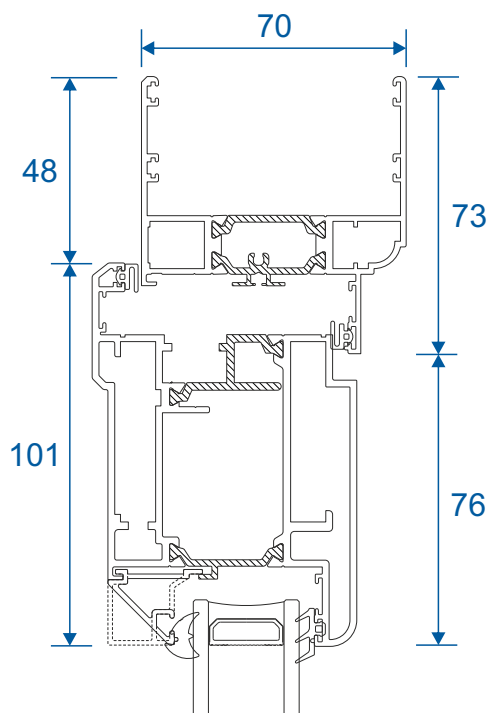

Open In - AW607