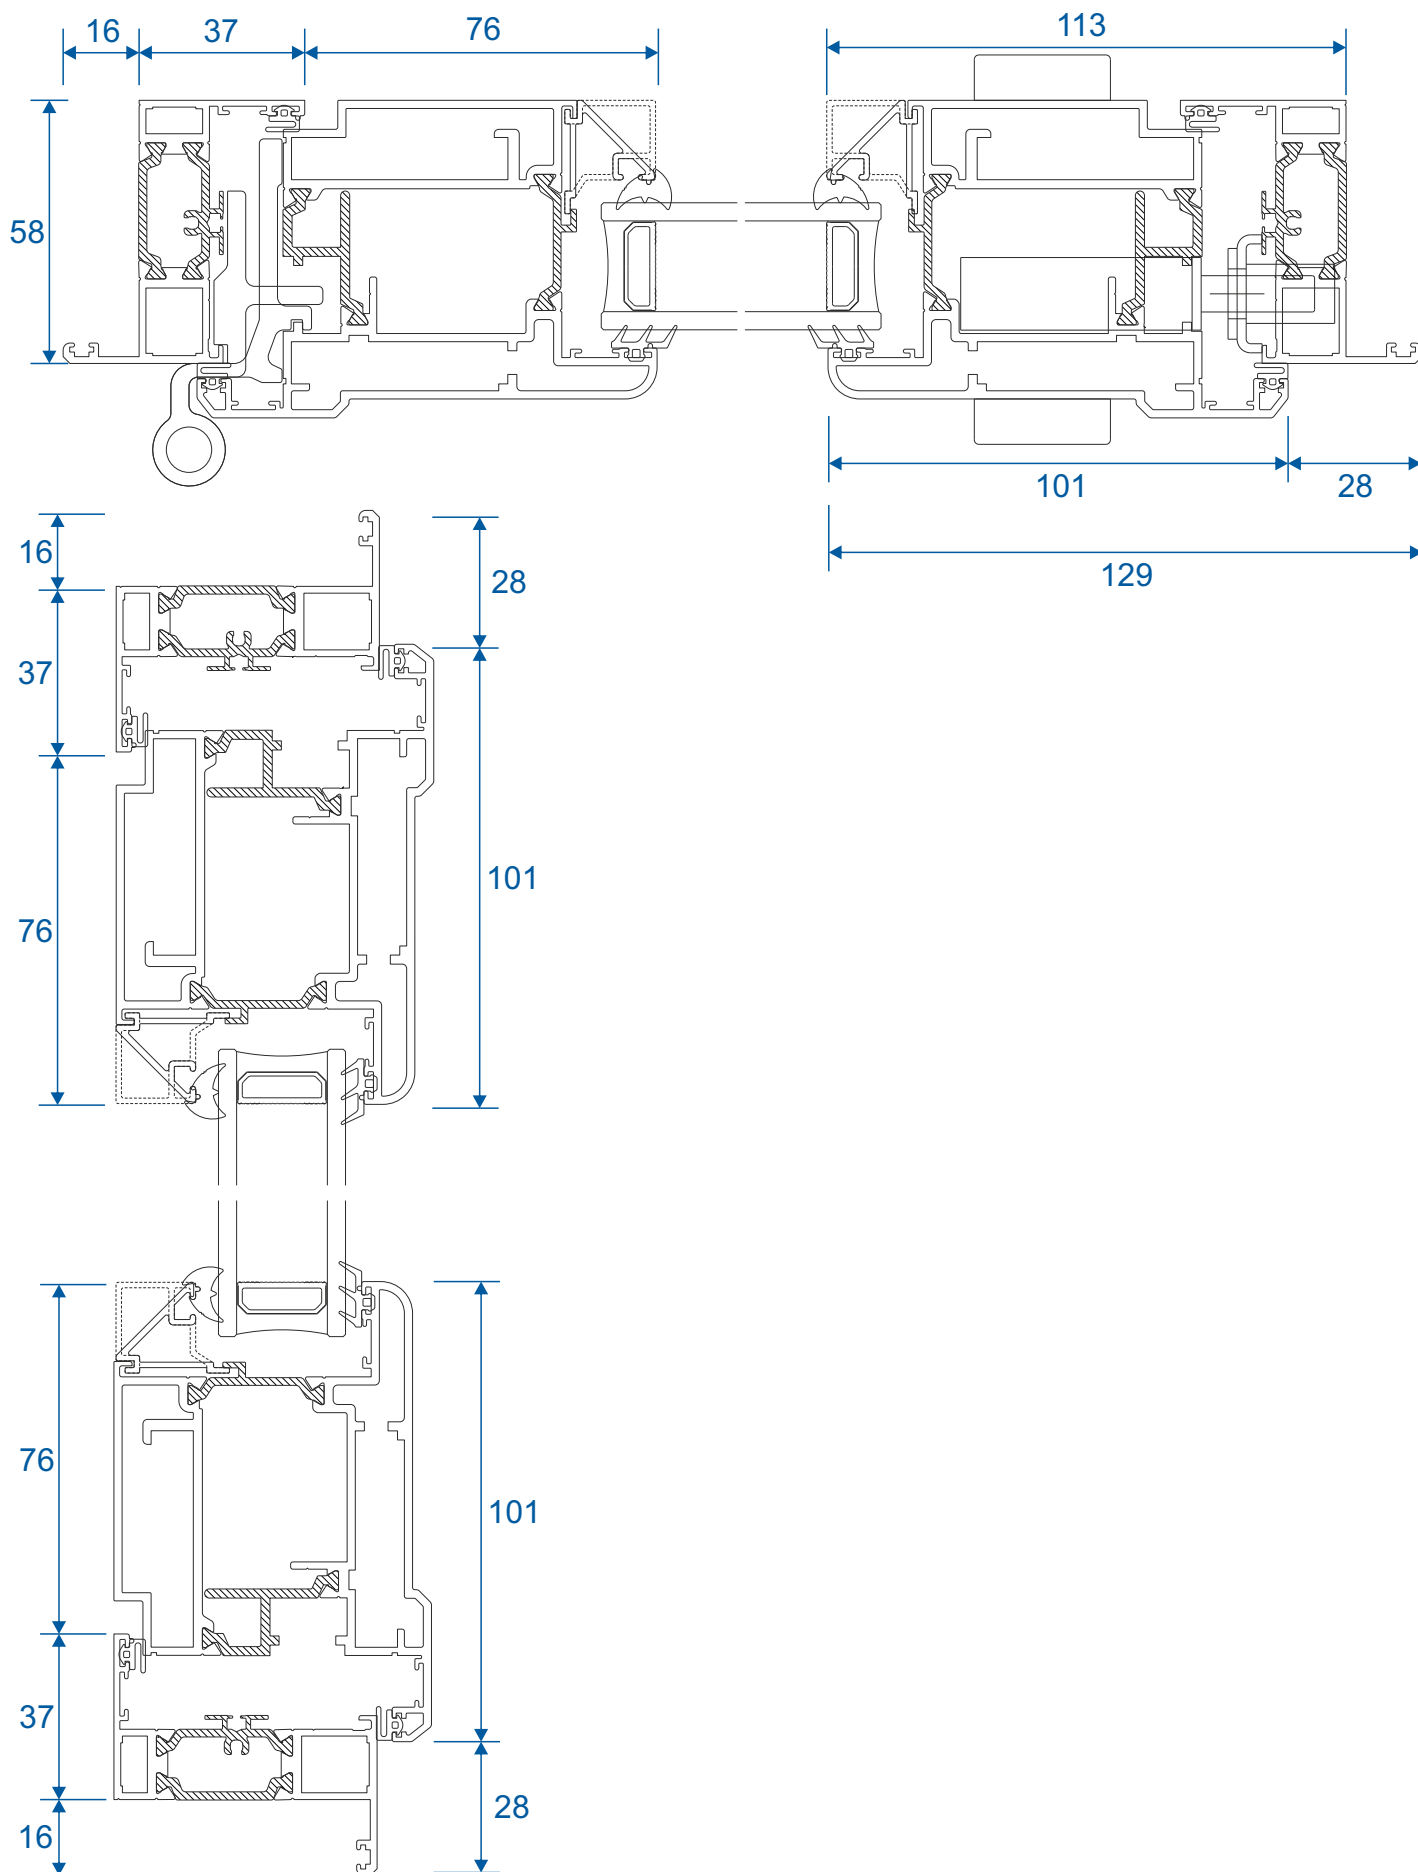

Using Frame AW603 - Open Out Only

Head, Jambs & Cill